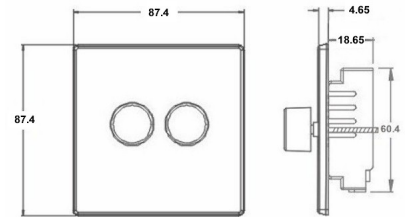

7G212XLEDITB100

Hartland G2 | HARTLAND G2 RANGE | LED Trailing/Leading Edge Push On/Off Rotary 2 Way Switching Dimmers

Item Image

Wiring

Dimensions

Hamilton®
HARTLAND G2
2XLEDITB
LEDITB100 2 Way Dimmer

Primary Range	Hartland G2
Insert Type	2 gang 100W LED Trailing/Leading Edge Push On/Off Rotary 2 Way Switching Dimmer
Insert Colour	Polished Brass
EAN13 Barcode	5051164024413
Commodity Code	85365015
Luckins TSI	423823301
Dimensions(Nominal)	Single: Height = 87.4mm Width = 87.4mm Depth = 4.65mm
Switched Poles	Single
Current Rating	0.3A Per Gang
Voltage	230V AC
Maximum Load	5-70W Per Gang
Mains Frequency	50Hz
IP Rating	IP2XD
Terminal Capacity 1	2X1mm ²
Terminal Capacity 2	2X1.5mm ²
Earth Terminal Capacity 1	5x1mm ²
Earth Terminal Capacity 2	4X1.5mm ²
Earth Terminal Capacity 3	3X2.5mm ²
Earth Terminal Capacity 4	1X4mm ² Multi-Strand
Earth Terminal Capacity 5	1X6mm ²
Product Class1	Face plate must be earthed
Ambient Operating Temperature	-5°C to +40°C
Recommended Location	Internal Use Only
Maximum Installation Altitude	2000m
Standard/Approval	BS EN 60669-2-1
Additional Notes	Trailing Edge & Leading Edge Dimmer