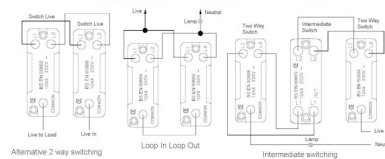

7G21R21PB-B

Hartland G2 | HARTLAND G2 RANGE | Rocker Switches

Item Image

Wiring

Dimensions

Hamilton®
HARTLAND G2
MGR21
10AX 2 Way Rocker

Primary Range	Hartland G2
Insert Type	1 gang 10AX 2 Way Rocker
Insert Colour	Polished Brass/Black
EAN13 Barcode	5051164026257
Commodity Code	85363010
Luckins TSI	423821196
Dimensions(Nominal)	Single: Height = 87.4mm Width = 87.4mm Depth = 4.65mm
Switched Poles	Single
Current Rating	10AX
Voltage	220/250V AC
Maximum Load	10 Amp inductive
Mains Frequency	50Hz
IP Rating	IP2XD
Contact Gap Minimum	3mm
Terminal Capacity 1	5x1mm ²
Terminal Capacity 2	4x1.5mm ²
Terminal Capacity 3	1x2.5mm ²
Terminal Capacity 4	1x4mm ² Multi-strand
Terminal Capacity 5	1x6mm ²
Earth Terminal Capacity 1	5x1mm ²
Earth Terminal Capacity 2	4x1.5mm ²
Earth Terminal Capacity 3	3x2.5mm ²
Earth Terminal Capacity 4	1x4mm ² Multi-strand
Earth Terminal Capacity 5	1x6mm ²
Product Class 1	Must be earthed
Ambient Operating Temperature	-5° to +40°C
Recommended Location	Internal Use Only
Maximum Installation Altitude	2000m
Standard/Approval	BS EN 60669-1