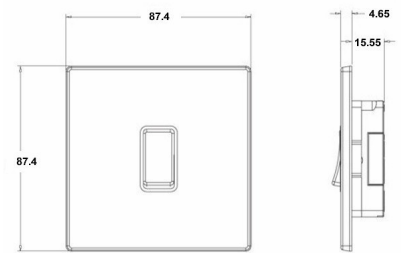

7G21R21PB-B

Hartland G2 | HARTLAND G2 RANGE | Rocker Switches

Item Image

Wiring

Dimensions

Hamilton®
HARTLAND G2
MGR21
10AX 2 Way Rocker

Primary Range	Hartland G2
Insert Type	1 gang 10AX 2 Way Rocker
Insert Colour	Polished Brass/Black
EAN13 Barcode	5051164026257
Commodity Code	85363010
Luckins TSI	423821196
Dimensions(Nominal)	Single: Height = 87.4mm Width = 87.4mm Depth = 4.65mm
Switched Poles	Single
Current Rating	10AX
Voltage	220/250V AC
Maximum Load	10 Amp inductive
Mains Frequency	50Hz
IP Rating	IP2XD
Contact Gap Minimum	3mm
Terminal Capacity 1	5x1mm ²
Terminal Capacity 2	4x1.5mm ²
Terminal Capacity 3	1x2.5mm ²
Terminal Capacity 4	1x4mm ² Multi-strand
Terminal Capacity 5	1x6mm ²
Earth Terminal Capacity 1	5x1mm ²
Earth Terminal Capacity 2	4x1.5mm ²
Earth Terminal Capacity 3	3x2.5mm ²
Earth Terminal Capacity 4	1x4mm ² Multi-strand
Earth Terminal Capacity 5	1x6mm ²
Product Class 1	Must be earthed
Ambient Operating Temperature	-5° to +40°C
Recommended Location	Internal Use Only
Maximum Installation Altitude	2000m
Standard/Approval	BS EN 60669-1