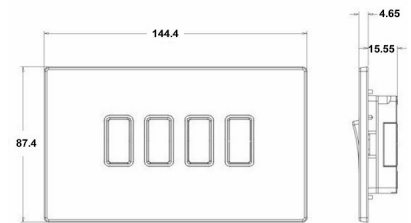

#### Item Image

#### Dimensions

**Hamilton®**  
HARTLAND G2  
MGR24  
10AX 2 Way Rocker

Primary Range	Hartland G2
Insert Type	4 gang 10AX 2 Way Rocker
Insert Colour	Polished Brass/Black
EAN13 Barcode	5051164026288
Commodity Code	85363010
Luckins TSI	423821264
Dimensions(Nominal)	Double: Height = 87.4mm Width = 144.4mm Depth = 4.65mm
Switched Poles	Single
Current Rating	10AX
Voltage	220/250V AC
Maximum Load	10 Amp inductive
Mains Frequency	50Hz
IP Rating	IP2XD
Contact Gap Minimum	3mm
Terminal Capacity 1	5x1mm <sup>2</sup>
Terminal Capacity 2	4x1.5mm <sup>2</sup>
Terminal Capacity 3	1x2.5mm <sup>2</sup>
Terminal Capacity 4	1x4mm <sup>2</sup> Multi-strand
Terminal Capacity 5	1x6mm <sup>2</sup>
Earth Terminal Capacity 1	5x1mm <sup>2</sup>
Earth Terminal Capacity 2	4x1.5mm <sup>2</sup>
Earth Terminal Capacity 3	3x2.5mm <sup>2</sup>
Earth Terminal Capacity 4	1x4mm <sup>2</sup> Multi-strand
Earth Terminal Capacity 5	1x6mm <sup>2</sup>
Product Class 1	Must be earthed
Ambient Operating Temperature	-5° to +40°C
Recommended Location	Internal Use Only
Maximum Installation Altitude	2000m
Standard/Approval	BS EN 60669-1