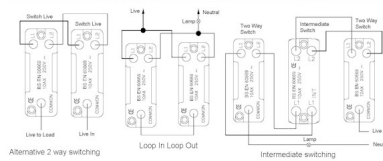

7G21R24PB-W

Hartland G2 | HARTLAND G2 RANGE | Rocker Switches

Item Image

Wiring

Dimensions

Hamilton®
HARTLAND G2
MGR24
10AX 2 Way Rocker

Primary Range	Hartland G2
Insert Type	4 gang 10AX 2 Way Rocker
Insert Colour	Polished Brass/White
EAN13 Barcode	5051164024680
Commodity Code	85363010
Luckins TSI	423821277
Dimensions(Nominal)	Double: Height = 87.4mm Width = 144.4mm Depth = 4.65mm
Switched Poles	Single
Current Rating	10AX
Voltage	220/250V AC
Maximum Load	10 Amp inductive
Mains Frequency	50Hz
IP Rating	IP2XD
Contact Gap Minimum	3mm
Terminal Capacity 1	5x1mm ²
Terminal Capacity 2	4x1.5mm ²
Terminal Capacity 3	1x2.5mm ²
Terminal Capacity 4	1x4mm ² Multi-strand
Terminal Capacity 5	1x6mm ²
Earth Terminal Capacity 1	5x1mm ²
Earth Terminal Capacity 2	4x1.5mm ²
Earth Terminal Capacity 3	3x2.5mm ²
Earth Terminal Capacity 4	1x4mm ² Multi-strand
Earth Terminal Capacity 5	1x6mm ²
Product Class 1	Must be earthed
Ambient Operating Temperature	-5° to +40°C
Recommended Location	Internal Use Only
Maximum Installation Altitude	2000m
Standard/Approval	BS EN 60669-1