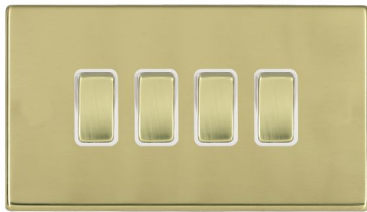

7G21R24PB-W

Hartland G2 | HARTLAND G2 RANGE | Rocker Switches

Item Image

Wiring

Dimensions

Hamilton®
HARTLAND G2
MGR24
10AX 2 Way Rocker

Primary Range	Hartland G2
Insert Type	4 gang 10AX 2 Way Rocker
Insert Colour	Polished Brass/White
EAN13 Barcode	5051164024680
Commodity Code	85363010
Luckins TSI	423821277
Dimensions(Nominal)	Double: Height = 87.4mm Width = 144.4mm Depth = 4.65mm
Switched Poles	Single
Current Rating	10AX
Voltage	220/250V AC
Maximum Load	10 Amp inductive
Mains Frequency	50Hz
IP Rating	IP2XD
Contact Gap Minimum	3mm
Terminal Capacity 1	5x1mm ²
Terminal Capacity 2	4x1.5mm ²
Terminal Capacity 3	1x2.5mm ²
Terminal Capacity 4	1x4mm ² Multi-strand
Terminal Capacity 5	1x6mm ²
Earth Terminal Capacity 1	5x1mm ²
Earth Terminal Capacity 2	4x1.5mm ²
Earth Terminal Capacity 3	3x2.5mm ²
Earth Terminal Capacity 4	1x4mm ² Multi-strand
Earth Terminal Capacity 5	1x6mm ²
Product Class 1	Must be earthed
Ambient Operating Temperature	-5° to +40°C
Recommended Location	Internal Use Only
Maximum Installation Altitude	2000m
Standard/Approval	BS EN 60669-1