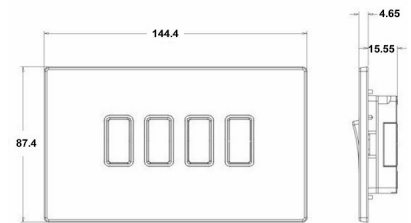

7G21R24PB-W

Hartland G2 | HARTLAND G2 RANGE | Rocker Switches

Item Image

Wiring

Dimensions

Hamilton®
HARTLAND G2
MGR24
10AX 2 Way Rocker

Primary Range	Hartland G2
Insert Type	4 gang 10AX 2 Way Rocker
Insert Colour	Polished Brass/White
EAN13 Barcode	5051164024680
Commodity Code	85363010
Luckins TSI	423821277
Dimensions(Nominal)	Double: Height = 87.4mm Width = 144.4mm Depth = 4.65mm
Switched Poles	Single
Current Rating	10AX
Voltage	220/250V AC
Maximum Load	10 Amp inductive
Mains Frequency	50Hz
IP Rating	IP2XD
Contact Gap Minimum	3mm
Terminal Capacity 1	5x1mm ²
Terminal Capacity 2	4x1.5mm ²
Terminal Capacity 3	1x2.5mm ²
Terminal Capacity 4	1x4mm ² Multi-strand
Terminal Capacity 5	1x6mm ²
Earth Terminal Capacity 1	5x1mm ²
Earth Terminal Capacity 2	4x1.5mm ²
Earth Terminal Capacity 3	3x2.5mm ²
Earth Terminal Capacity 4	1x4mm ² Multi-strand
Earth Terminal Capacity 5	1x6mm ²
Product Class 1	Must be earthed
Ambient Operating Temperature	-5° to +40°C
Recommended Location	Internal Use Only
Maximum Installation Altitude	2000m
Standard/Approval	BS EN 60669-1