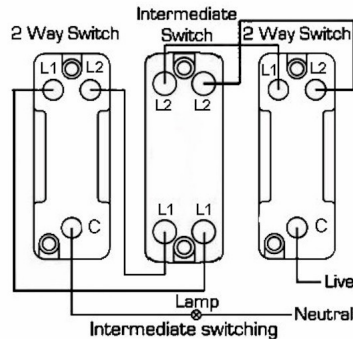

### Hartland G2 | HARTLAND G2 RANGE | Rocker Switches

Item Image

Wiring

Dimensions

Primary Range	Hartland G2
Insert Type	1 gang 10AX Intermediate Rocker
Insert Colour	Polished Brass/Black
EAN13 Barcode	5051164026295
Commodity Code	85363010
Luckins TSI	423821280
Dimensions(Nominal)	Single: Height = 87.4mm Width = 87.4mm Depth = 4.65mm
Switched Poles	Single
Current Rating	10AX
Voltage	220/250V AC
Maximum Load	10 Amp inductive
Mains Frequency	50Hz
IP Rating	IP2XD
Contact Gap Minimum	3mm
Terminal Capacity 1	5x1mm <sup>2</sup>
Terminal Capacity 2	4x1.5mm <sup>2</sup>
Terminal Capacity 3	1x2.5mm <sup>2</sup>
Terminal Capacity 4	1x4mm <sup>2</sup> Multi-strand
Terminal Capacity 5	1x6mm <sup>2</sup>
Earth Terminal Capacity 1	5x1mm <sup>2</sup>
Earth Terminal Capacity 2	4x1.5mm <sup>2</sup>
Earth Terminal Capacity 3	3x2.5mm <sup>2</sup>
Earth Terminal Capacity 4	1x4mm <sup>2</sup> Multi-strand
Earth Terminal Capacity 5	1x6mm <sup>2</sup>
Product Class 1	Must be earthed
Ambient Operating Temperature	-5° to +40°C
Recommended Location	Internal Use Only
Maximum Installation Altitude	2000m
Standard/Approval	BS EN 60669-1