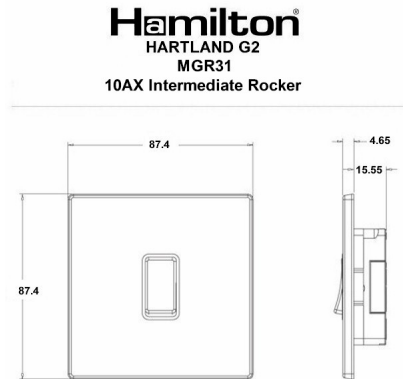

### Hartland G2 | HARTLAND G2 RANGE | Rocker Switches

Item Image

Wiring

Dimensions

Primary Range	Hartland G2
Insert Type	1 gang 10AX Intermediate Rocker
Insert Colour	Polished Brass/Black
EAN13 Barcode	5051164026295
Commodity Code	85363010
Luckins TSI	423821280
Dimensions(Nominal)	Single: Height = 87.4mm Width = 87.4mm Depth = 4.65mm
Switched Poles	Single
Current Rating	10AX
Voltage	220/250V AC
Maximum Load	10 Amp inductive
Mains Frequency	50Hz
IP Rating	IP2XD
Contact Gap Minimum	3mm
Terminal Capacity 1	5x1mm <sup>2</sup>
Terminal Capacity 2	4x1.5mm <sup>2</sup>
Terminal Capacity 3	1x2.5mm <sup>2</sup>
Terminal Capacity 4	1x4mm <sup>2</sup> Multi-strand
Terminal Capacity 5	1x6mm <sup>2</sup>
Earth Terminal Capacity 1	5x1mm <sup>2</sup>
Earth Terminal Capacity 2	4x1.5mm <sup>2</sup>
Earth Terminal Capacity 3	3x2.5mm <sup>2</sup>
Earth Terminal Capacity 4	1x4mm <sup>2</sup> Multi-strand
Earth Terminal Capacity 5	1x6mm <sup>2</sup>
Product Class 1	Must be earthed
Ambient Operating Temperature	-5° to +40°C
Recommended Location	Internal Use Only
Maximum Installation Altitude	2000m
Standard/Approval	BS EN 60669-1

## 7G21R31PB-B