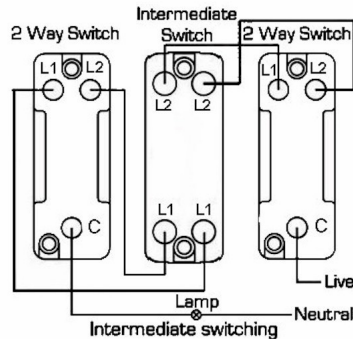

7G21R31PB-W

Hartland G2 | HARTLAND G2 RANGE | Rocker Switches

Item Image

Wiring

Dimensions

Primary Range	Hartland G2
Insert Type	1 gang 10AX Intermediate Rocker
Insert Colour	Polished Brass/White
EAN13 Barcode	5051164024697
Commodity Code	85363010
Luckins TSI	423821293
Dimensions(Nominal)	Single: Height = 87.4mm Width = 87.4mm Depth = 4.65mm
Switched Poles	Single
Current Rating	10AX
Voltage	220/250V AC
Maximum Load	10 Amp inductive
Mains Frequency	50Hz
IP Rating	IP2XD
Contact Gap Minimum	3mm
Terminal Capacity 1	5x1mm ²
Terminal Capacity 2	4x1.5mm ²
Terminal Capacity 3	1x2.5mm ²
Terminal Capacity 4	1x4mm ² Multi-strand
Terminal Capacity 5	1x6mm ²
Earth Terminal Capacity 1	5x1mm ²
Earth Terminal Capacity 2	4x1.5mm ²
Earth Terminal Capacity 3	3x2.5mm ²
Earth Terminal Capacity 4	1x4mm ² Multi-strand
Earth Terminal Capacity 5	1x6mm ²
Product Class 1	Must be earthed
Ambient Operating Temperature	-5° to +40°C
Recommended Location	Internal Use Only
Maximum Installation Altitude	2000m
Standard/Approval	BS EN 60669-1