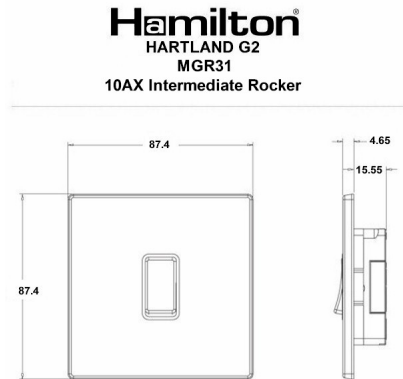

7G21R31PB-W

Hartland G2 | HARTLAND G2 RANGE | Rocker Switches

Item Image

Wiring

Dimensions

Primary Range	Hartland G2
Insert Type	1 gang 10AX Intermediate Rocker
Insert Colour	Polished Brass/White
EAN13 Barcode	5051164024697
Commodity Code	85363010
Luckins TSI	423821293
Dimensions(Nominal)	Single: Height = 87.4mm Width = 87.4mm Depth = 4.65mm
Switched Poles	Single
Current Rating	10AX
Voltage	220/250V AC
Maximum Load	10 Amp inductive
Mains Frequency	50Hz
IP Rating	IP2XD
Contact Gap Minimum	3mm
Terminal Capacity 1	5x1mm ²
Terminal Capacity 2	4x1.5mm ²
Terminal Capacity 3	1x2.5mm ²
Terminal Capacity 4	1x4mm ² Multi-strand
Terminal Capacity 5	1x6mm ²
Earth Terminal Capacity 1	5x1mm ²
Earth Terminal Capacity 2	4x1.5mm ²
Earth Terminal Capacity 3	3x2.5mm ²
Earth Terminal Capacity 4	1x4mm ² Multi-strand
Earth Terminal Capacity 5	1x6mm ²
Product Class 1	Must be earthed
Ambient Operating Temperature	-5° to +40°C
Recommended Location	Internal Use Only
Maximum Installation Altitude	2000m
Standard/Approval	BS EN 60669-1