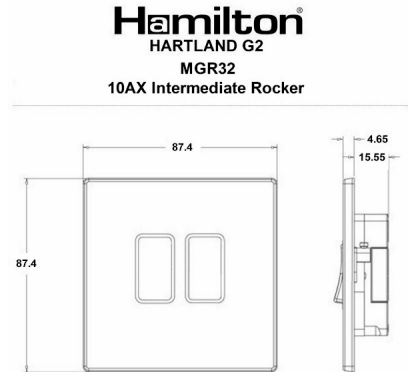

7G21R32PB-W

Hartland G2 | HARTLAND G2 RANGE | Rocker Switches

Item Image

Wiring

Dimensions

Primary Range	Hartland G2
Insert Type	2 gang 10AX Intermediate Rocker
Insert Colour	Polished Brass/White
EAN13 Barcode	5051164024703
Commodity Code	85363010
Luckins TSI	423821316
Dimensions(Nominal)	Single: Height = 87.4mm Width = 87.4mm Depth = 4.65mm
Switched Poles	Single
Current Rating	10AX
Voltage	220/250V AC
Maximum Load	10 Amp inductive
Mains Frequency	50Hz
IP Rating	IP2XD
Contact Gap Minimum	3mm
Terminal Capacity 1	5 x1mm ²
Terminal Capacity 2	4x1.5mm ²
Terminal Capacity 3	1x2.5mm ²
Terminal Capacity 4	1x4mm ² Multi-strand
Terminal Capacity 5	1x6mm ²
Earth Terminal Capacity 1	5x1mm ²
Earth Terminal Capacity 2	4x1.5mm ²
Earth Terminal Capacity 3	3 x2.5mm ²
Earth Terminal Capacity 4	1x4mm ² Multi-strand
Earth Terminal Capacity 5	1x6mm ²
Product Class 1	Must be earthed
Ambient Operating Temperature	-5° to +40°C
Recommended Location	Internal Use Only
Maximum Installation Altitude	2000m
Standard/Approval	BS EN 60669-1

7G21R32PB-W

Hartland G2 | HARTLAND G2 RANGE | Rocker Switches

All products listed conform to current British or European standard and the product information is correct at the time of going to press.

All accessories are manufactured under an accredited BS EN ISO 9001 : 2015 Quality Management System.