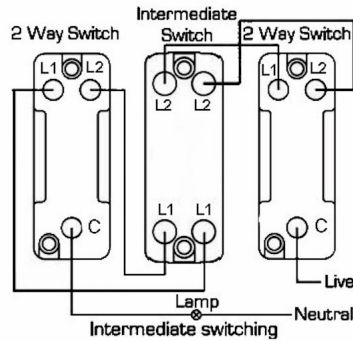

7G21R32PB-W

Hartland G2 | HARTLAND G2 RANGE | Rocker Switches

Item Image

Wiring

Dimensions

Primary Range	Hartland G2
Insert Type	2 gang 10AX Intermediate Rocker
Insert Colour	Polished Brass/White
EAN13 Barcode	5051164024703
Commodity Code	85363010
Luckins TSI	423821316
Dimensions(Nominal)	Single: Height = 87.4mm Width = 87.4mm Depth = 4.65mm
Switched Poles	Single
Current Rating	10AX
Voltage	220/250V AC
Maximum Load	10 Amp inductive
Mains Frequency	50Hz
IP Rating	IP2XD
Contact Gap Minimum	3mm
Terminal Capacity 1	5 x1mm ²
Terminal Capacity 2	4x1.5mm ²
Terminal Capacity 3	1x2.5mm ²
Terminal Capacity 4	1x4mm ² Multi-strand
Terminal Capacity 5	1x6mm ²
Earth Terminal Capacity 1	5x1mm ²
Earth Terminal Capacity 2	4x1.5mm ²
Earth Terminal Capacity 3	3 x2.5mm ²
Earth Terminal Capacity 4	1x4mm ² Multi-strand
Earth Terminal Capacity 5	1x6mm ²
Product Class 1	Must be earthed
Ambient Operating Temperature	-5° to +40°C
Recommended Location	Internal Use Only
Maximum Installation Altitude	2000m
Standard/Approval	BS EN 60669-1

7G21R32PB-W

Hartland G2 | HARTLAND G2 RANGE | Rocker Switches

All products listed conform to current British or European standard and the product information is correct at the time of going to press.

All accessories are manufactured under an accredited BS EN ISO 9001 : 2015 Quality Management System.