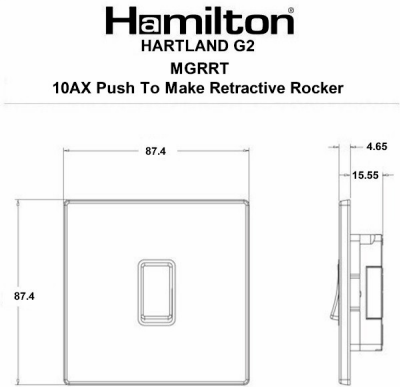

7G21R RTPB-B

Hartland G2 | HARTLAND G2 RANGE | Rocker Switches

Item Image

Wiring

Dimensions

Primary Range	Hartland G2
Insert Type	1 gang 10AX Push To Make Retractive Rocker
Insert Colour	Polished Brass/Black
EAN13 Barcode	5051164026318
Commodity Code	85363010
Luckins TSI	423821329
Dimensions(Nominal)	Single: Height = 87.4mm Width = 87.4mm Depth = 4.65mm
Switched Poles	Single
Current Rating	10AX
Voltage	220/250V AC
Maximum Load	10 Amp inductive
Mains Frequency	50Hz
IP Rating	IP2XD
Contact Gap Minimum	3mm
Terminal Capacity 1	5x1mm ²
Terminal Capacity 2	4x1.5mm ²
Terminal Capacity 3	1x2.5mm ²
Terminal Capacity 4	1x4mm ² Multi-strand
Terminal Capacity 5	1x6mm ²
Earth Terminal Capacity 1	5x1mm ²
Earth Terminal Capacity 2	4x1.5mm ²
Earth Terminal Capacity 3	3x2.5mm ²
Earth Terminal Capacity 4	1x4mm ² Multi-strand
Earth Terminal Capacity 5	1x6mm ²
Product Class 1	Must be earthed
Ambient Operating Temperature	-5° to +40°C
Recommended Location	Internal Use Only
Maximum Installation Altitude	2000m
Standard/Approval	BS EN 60669-1