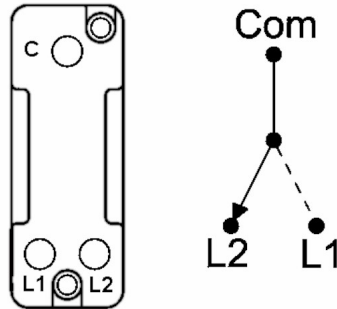

7G21R RTPB-B

Hartland G2 | HARTLAND G2 RANGE | Rocker Switches

Item Image

Wiring

Dimensions

Primary Range	Hartland G2
Insert Type	1 gang 10AX Push To Make Retractive Rocker
Insert Colour	Polished Brass/Black
EAN13 Barcode	5051164026318
Commodity Code	85363010
Luckins TSI	423821329
Dimensions(Nominal)	Single: Height = 87.4mm Width = 87.4mm Depth = 4.65mm
Switched Poles	Single
Current Rating	10AX
Voltage	220/250V AC
Maximum Load	10 Amp inductive
Mains Frequency	50Hz
IP Rating	IP2XD
Contact Gap Minimum	3mm
Terminal Capacity 1	5x1mm ²
Terminal Capacity 2	4x1.5mm ²
Terminal Capacity 3	1x2.5mm ²
Terminal Capacity 4	1x4mm ² Multi-strand
Terminal Capacity 5	1x6mm ²
Earth Terminal Capacity 1	5x1mm ²
Earth Terminal Capacity 2	4x1.5mm ²
Earth Terminal Capacity 3	3x2.5mm ²
Earth Terminal Capacity 4	1x4mm ² Multi-strand
Earth Terminal Capacity 5	1x6mm ²
Product Class 1	Must be earthed
Ambient Operating Temperature	-5° to +40°C
Recommended Location	Internal Use Only
Maximum Installation Altitude	2000m
Standard/Approval	BS EN 60669-1