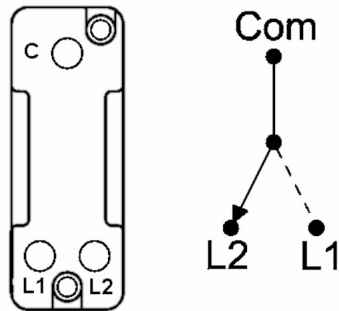

7G21R RTPB-W

Hartland G2 | HARTLAND G2 RANGE | Rocker Switches

Item Image

Wiring

Dimensions

Primary Range	Hartland G2
Insert Type	1 gang 10AX Push To Make Retractive Rocker
Insert Colour	Polished Brass/White
EAN13 Barcode	5051164024710
Commodity Code	85363010
Luckins TSI	423821332
Dimensions(Nominal)	Single: Height = 87.4mm Width = 87.4mm Depth = 4.65mm
Switched Poles	Single
Current Rating	10AX
Voltage	220/250V AC
Maximum Load	10 Amp inductive
Mains Frequency	50Hz
IP Rating	IP2XD
Contact Gap Minimum	3mm
Terminal Capacity 1	5x1mm ²
Terminal Capacity 2	4x1.5mm ²
Terminal Capacity 3	1x2.5mm ²
Terminal Capacity 4	1x4mm ² Multi-strand
Terminal Capacity 5	1x6mm ²
Earth Terminal Capacity 1	5x1mm ²
Earth Terminal Capacity 2	4x1.5mm ²
Earth Terminal Capacity 3	3x2.5mm ²
Earth Terminal Capacity 4	1x4mm ² Multi-strand
Earth Terminal Capacity 5	1x6mm ²
Product Class 1	Must be earthed
Ambient Operating Temperature	-5° to +40°C
Recommended Location	Internal Use Only
Maximum Installation Altitude	2000m
Standard/Approval	BS EN 60669-1