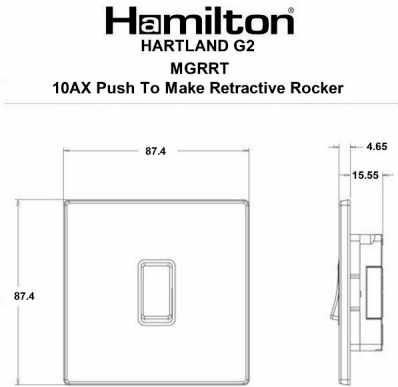

7G21R RTPB-W

Hartland G2 | HARTLAND G2 RANGE | Rocker Switches

Item Image

Wiring

Dimensions

Primary Range	Hartland G2
Insert Type	1 gang 10AX Push To Make Retractive Rocker
Insert Colour	Polished Brass/White
EAN13 Barcode	5051164024710
Commodity Code	85363010
Luckins TSI	423821332
Dimensions(Nominal)	Single: Height = 87.4mm Width = 87.4mm Depth = 4.65mm
Switched Poles	Single
Current Rating	10AX
Voltage	220/250V AC
Maximum Load	10 Amp inductive
Mains Frequency	50Hz
IP Rating	IP2XD
Contact Gap Minimum	3mm
Terminal Capacity 1	5x1mm ²
Terminal Capacity 2	4x1.5mm ²
Terminal Capacity 3	1x2.5mm ²
Terminal Capacity 4	1x4mm ² Multi-strand
Terminal Capacity 5	1x6mm ²
Earth Terminal Capacity 1	5x1mm ²
Earth Terminal Capacity 2	4x1.5mm ²
Earth Terminal Capacity 3	3x2.5mm ²
Earth Terminal Capacity 4	1x4mm ² Multi-strand
Earth Terminal Capacity 5	1x6mm ²
Product Class 1	Must be earthed
Ambient Operating Temperature	-5° to +40°C
Recommended Location	Internal Use Only
Maximum Installation Altitude	2000m
Standard/Approval	BS EN 60669-1