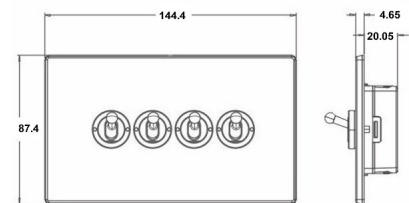

7G21T24

Hartland G2 | HARTLAND G2 RANGE | Toggle Switches

Item Image

Wiring

Dimensions

Hamilton®
HARTLAND G2
T24
2 Way Toggle

Primary Range	Hartland G2
Insert Type	4 gang 20AX 2 Way Toggle
Insert Colour	Polished Brass
EAN13 Barcode	5051164024833
Commodity Code	85363030
Luckins TSI	423821565
Dimensions(Nominal)	Double: Height = 87.4mm Width = 144.4mm Depth = 4.65mm
Switched Poles	Single
Current Rating	20AX
Voltage	220/250V AC
Maximum Load	20 Amp inductive
Mains Frequency	50Hz
IP Rating	IP2XD
Contact Gap Minimum	3mm
Terminal Capacity 1	5x1mm ²
Terminal Capacity 2	4x1.5mm ²
Terminal Capacity 3	2x2.5mm ²
Terminal Capacity 4	2x4mm ² Multi-strand
Terminal Capacity 5	1x6mm ²
Earth Terminal Capacity 1	6x1mm ²
Earth Terminal Capacity 2	5x1.5mm ²
Earth Terminal Capacity 3	3x2.5mm ²
Earth Terminal Capacity 4	2x4mm ² Multi-strand
Earth Terminal Capacity 5	1x6mm ²
Product Class 1	Must be earthed
Ambient Operating Temperature	-5° to +40°C
Recommended Location	Internal Use Only
Maximum Installation Altitude	2000m
Standard/Approval	BS EN 60669-1