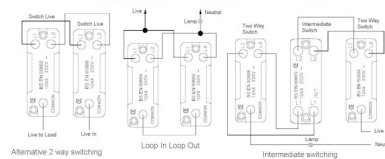

7G21T24

Hartland G2 | HARTLAND G2 RANGE | Toggle Switches

Item Image

Wiring

Dimensions

Hamilton®
HARTLAND G2
T24
2 Way Toggle

Primary Range	Hartland G2
Insert Type	4 gang 20AX 2 Way Toggle
Insert Colour	Polished Brass
EAN13 Barcode	5051164024833
Commodity Code	85363030
Luckins TSI	423821565
Dimensions(Nominal)	Double: Height = 87.4mm Width = 144.4mm Depth = 4.65mm
Switched Poles	Single
Current Rating	20AX
Voltage	220/250V AC
Maximum Load	20 Amp inductive
Mains Frequency	50Hz
IP Rating	IP2XD
Contact Gap Minimum	3mm
Terminal Capacity 1	5x1mm ²
Terminal Capacity 2	4x1.5mm ²
Terminal Capacity 3	2x2.5mm ²
Terminal Capacity 4	2x4mm ² Multi-strand
Terminal Capacity 5	1x6mm ²
Earth Terminal Capacity 1	6x1mm ²
Earth Terminal Capacity 2	5x1.5mm ²
Earth Terminal Capacity 3	3x2.5mm ²
Earth Terminal Capacity 4	2x4mm ² Multi-strand
Earth Terminal Capacity 5	1x6mm ²
Product Class 1	Must be earthed
Ambient Operating Temperature	-5° to +40°C
Recommended Location	Internal Use Only
Maximum Installation Altitude	2000m
Standard/Approval	BS EN 60669-1

7G2IT24

Hartland G2 | HARTLAND G2 RANGE | Toggle Switches

All products listed conform to current British or European standard and the product information is correct at the time of going to press.

All accessories are manufactured under an accredited BS EN ISO 9001 : 2015 Quality Management System.