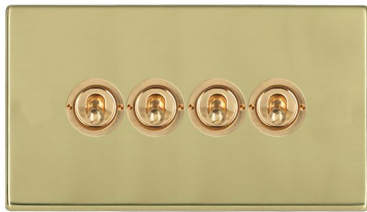

7G21T24

Hartland G2 | HARTLAND G2 RANGE | Toggle Switches

Item Image

Wiring

Dimensions

Hamilton®
HARTLAND G2
T24
2 Way Toggle

Primary Range	Hartland G2
Insert Type	4 gang 20AX 2 Way Toggle
Insert Colour	Polished Brass
EAN13 Barcode	5051164024833
Commodity Code	85363030
Luckins TSI	423821565
Dimensions(Nominal)	Double: Height = 87.4mm Width = 144.4mm Depth = 4.65mm
Switched Poles	Single
Current Rating	20AX
Voltage	220/250V AC
Maximum Load	20 Amp inductive
Mains Frequency	50Hz
IP Rating	IP2XD
Contact Gap Minimum	3mm
Terminal Capacity 1	5x1mm ²
Terminal Capacity 2	4x1.5mm ²
Terminal Capacity 3	2x2.5mm ²
Terminal Capacity 4	2x4mm ² Multi-strand
Terminal Capacity 5	1x6mm ²
Earth Terminal Capacity 1	6x1mm ²
Earth Terminal Capacity 2	5x1.5mm ²
Earth Terminal Capacity 3	3x2.5mm ²
Earth Terminal Capacity 4	2x4mm ² Multi-strand
Earth Terminal Capacity 5	1x6mm ²
Product Class 1	Must be earthed
Ambient Operating Temperature	-5° to +40°C
Recommended Location	Internal Use Only
Maximum Installation Altitude	2000m
Standard/Approval	BS EN 60669-1

7G2IT24

Hartland G2 | HARTLAND G2 RANGE | Toggle Switches

All products listed conform to current British or European standard and the product information is correct at the time of going to press.

All accessories are manufactured under an accredited BS EN ISO 9001 : 2015 Quality Management System.