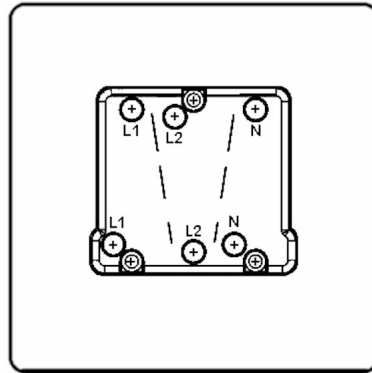

7G21TPBL-B

Hartland G2 | HARTLAND G2 RANGE | Rocker Switches

Item Image

Wiring

Dimensions

Primary Range	Hartland G2
Insert Type	1 gang 10A Triple Pole Rocker
Insert Colour	Black/Black
EAN13 Barcode	5051164026417
Commodity Code	85363010
Luckins TSI	423821633
Dimensions(Nominal)	Single: Height = 87.4mm Width = 87.4mm Depth = 4.65mm
Switched Poles	Triple
Current Rating	10A
Voltage	220/250V AC
Maximum Load	10 Amp resistive
Mains Frequency	50Hz
IP Rating	IP2XD
Contact Gap Minimum	3mm
Terminal Capacity 1	5 x1mm ²
Terminal Capacity 2	4x1.5mm ²
Terminal Capacity 3	1x2.5mm ²
Terminal Capacity 4	1x4mm ² Multi-strand
Terminal Capacity 5	1x6mm ²
Earth Terminal Capacity 1	5x1mm ²
Earth Terminal Capacity 2	4x1.5mm ²
Earth Terminal Capacity 3	3 x2.5mm ²
Earth Terminal Capacity 4	1x4mm ² Multi-strand
Earth Terminal Capacity 5	1x6mm ²
Product Class 1	Must be earthed
Ambient Operating Temperature	-5° to +40°C
Recommended Location	Internal Use Only
Maximum Installation Altitude	2000m
Standard/Approval	BS EN 60669-1