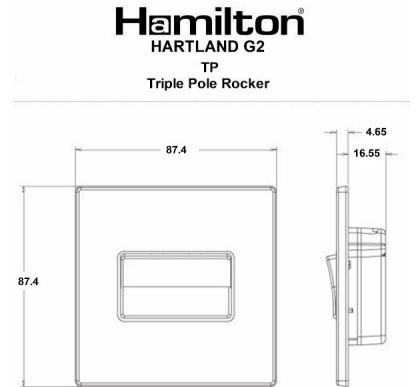

7G21TPBL-B

Hartland G2 | HARTLAND G2 RANGE | Rocker Switches

Item Image

Wiring

Dimensions

Primary Range	Hartland G2
Insert Type	1 gang 10A Triple Pole Rocker
Insert Colour	Black/Black
EAN13 Barcode	5051164026417
Commodity Code	85363010
Luckins TSI	423821633
Dimensions(Nominal)	Single: Height = 87.4mm Width = 87.4mm Depth = 4.65mm
Switched Poles	Triple
Current Rating	10A
Voltage	220/250V AC
Maximum Load	10 Amp resistive
Mains Frequency	50Hz
IP Rating	IP2XD
Contact Gap Minimum	3mm
Terminal Capacity 1	5 x1mm ²
Terminal Capacity 2	4x1.5mm ²
Terminal Capacity 3	1x2.5mm ²
Terminal Capacity 4	1x4mm ² Multi-strand
Terminal Capacity 5	1x6mm ²
Earth Terminal Capacity 1	5x1mm ²
Earth Terminal Capacity 2	4x1.5mm ²
Earth Terminal Capacity 3	3 x2.5mm ²
Earth Terminal Capacity 4	1x4mm ² Multi-strand
Earth Terminal Capacity 5	1x6mm ²
Product Class 1	Must be earthed
Ambient Operating Temperature	-5° to +40°C
Recommended Location	Internal Use Only
Maximum Installation Altitude	2000m
Standard/Approval	BS EN 60669-1