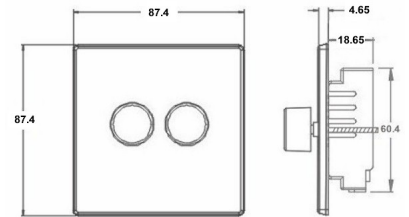

7G222XLEDITB100

Hartland G2 | HARTLAND G2 RANGE | LED Trailing/Leading Edge Push On/Off Rotary 2 Way Switching Dimmers

Item Image

Wiring

Dimensions

Hamilton®
HARTLAND G2
2XLEDITB
LEDITB100 2 Way Dimmer

Primary Range	Hartland G2
Insert Type	2 gang 100W LED Trailing/Leading Edge Push On/Off Rotary 2 Way Switching Dimmer
Insert Colour	Satin Brass
EAN13 Barcode	5051164025014
Commodity Code	85365015
Luckins TSI	423821866
Dimensions(Nominal)	Single: Height = 87.4mm Width = 87.4mm Depth = 4.65mm
Switched Poles	Single
Current Rating	0.3A Per Gang
Voltage	230V AC
Maximum Load	5-70W Per Gang
Mains Frequency	50Hz
IP Rating	IP2XD
Terminal Capacity 1	2X1mm ²
Terminal Capacity 2	2X1.5mm ²
Earth Terminal Capacity 1	5x1mm ²
Earth Terminal Capacity 2	4X1.5mm ²
Earth Terminal Capacity 3	3X2.5mm ²
Earth Terminal Capacity 4	1X4mm ² Multi-Strand
Earth Terminal Capacity 5	1X6mm ²
Product Class1	Face plate must be earthed
Ambient Operating Temperature	-5°C to +40°C
Recommended Location	Internal Use Only
Maximum Installation Altitude	2000m
Standard/Approval	BS EN 60669-2-1
Additional Notes	Trailing Edge & Leading Edge Dimmer