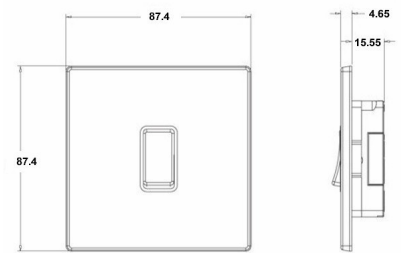

7G22R21SB-W

Hartland G2 | HARTLAND G2 RANGE | Rocker Switches

Item Image

Wiring

Dimensions

Hamilton®
HARTLAND G2
MGR21
10AX 2 Way Rocker

| | |
|-------------------------------|---|
| Primary Range | Hartland G2 |
| Insert Type | 1 gang 10AX 2 Way Rocker |
| Insert Colour | Satin Brass/White |
| EAN13 Barcode | 5051164025250 |
| Commodity Code | 85363010 |
| Luckins TSI | 423822250 |
| Dimensions(Nominal) | Single: Height = 87.4mm Width = 87.4mm Depth = 4.65mm |
| Switched Poles | Single |
| Current Rating | 10AX |
| Voltage | 220/250V AC |
| Maximum Load | 10 Amp inductive |
| Mains Frequency | 50Hz |
| IP Rating | IP2XD |
| Contact Gap Minimum | 3mm |
| Terminal Capacity 1 | 5x1mm ² |
| Terminal Capacity 2 | 4x1.5mm ² |
| Terminal Capacity 3 | 1x2.5mm ² |
| Terminal Capacity 4 | 1x4mm ² Multi-strand |
| Terminal Capacity 5 | 1x6mm ² |
| Earth Terminal Capacity 1 | 5x1mm ² |
| Earth Terminal Capacity 2 | 4x1.5mm ² |
| Earth Terminal Capacity 3 | 3x2.5mm ² |
| Earth Terminal Capacity 4 | 1x4mm ² Multi-strand |
| Earth Terminal Capacity 5 | 1x6mm ² |
| Product Class 1 | Must be earthed |
| Ambient Operating Temperature | -5° to +40°C |
| Recommended Location | Internal Use Only |
| Maximum Installation Altitude | 2000m |
| Standard/Approval | BS EN 60669-1 |