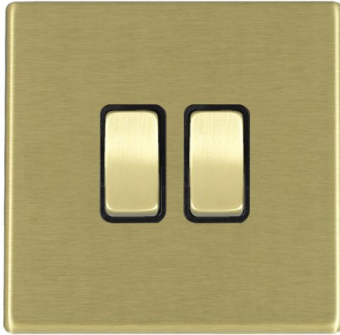

7G22R22SB-B

Hartland G2 | HARTLAND G2 RANGE | Rocker Switches

Item Image

Wiring

Dimensions

Hamilton®
HARTLAND G2
MGR22
10AX 2 Way Rocker

Primary Range	Hartland G2
Insert Type	2 gang 10AX 2 Way Rocker
Insert Colour	Satin Brass/Black
EAN13 Barcode	5051164026585
Commodity Code	85363010
Luckins TSI	423822263
Dimensions(Nominal)	Single: Height = 87.4mm Width = 87.4mm Depth = 4.65mm
Switched Poles	Single
Current Rating	10AX
Voltage	220/250V AC
Maximum Load	10 Amp inductive
Mains Frequency	50Hz
IP Rating	IP2XD
Contact Gap Minimum	3mm
Terminal Capacity 1	5x1mm ²
Terminal Capacity 2	4x1.5mm ²
Terminal Capacity 3	1x2.5mm ²
Terminal Capacity 4	1x4mm ² Multi-strand
Terminal Capacity 5	1x6mm ²
Earth Terminal Capacity 1	5x1mm ²
Earth Terminal Capacity 2	4x1.5mm ²
Earth Terminal Capacity 3	3x2.5mm ²
Earth Terminal Capacity 4	1x4mm ² Multi-strand
Earth Terminal Capacity 5	1x6mm ²
Product Class 1	Must be earthed
Ambient Operating Temperature	-5° to +40°C
Recommended Location	Internal Use Only
Maximum Installation Altitude	2000m
Standard/Approval	BS EN 60669-1