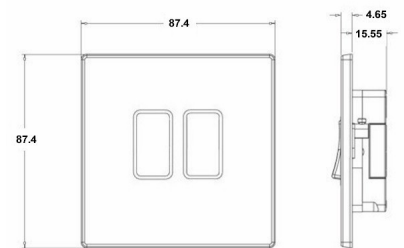

7G22R22SB-B

Hartland G2 | HARTLAND G2 RANGE | Rocker Switches

Item Image

Wiring

Dimensions

Hamilton®
HARTLAND G2
MGR22
10AX 2 Way Rocker

Primary Range	Hartland G2
Insert Type	2 gang 10AX 2 Way Rocker
Insert Colour	Satin Brass/Black
EAN13 Barcode	5051164026585
Commodity Code	85363010
Luckins TSI	423822263
Dimensions(Nominal)	Single: Height = 87.4mm Width = 87.4mm Depth = 4.65mm
Switched Poles	Single
Current Rating	10AX
Voltage	220/250V AC
Maximum Load	10 Amp inductive
Mains Frequency	50Hz
IP Rating	IP2XD
Contact Gap Minimum	3mm
Terminal Capacity 1	5x1mm ²
Terminal Capacity 2	4x1.5mm ²
Terminal Capacity 3	1x2.5mm ²
Terminal Capacity 4	1x4mm ² Multi-strand
Terminal Capacity 5	1x6mm ²
Earth Terminal Capacity 1	5x1mm ²
Earth Terminal Capacity 2	4x1.5mm ²
Earth Terminal Capacity 3	3x2.5mm ²
Earth Terminal Capacity 4	1x4mm ² Multi-strand
Earth Terminal Capacity 5	1x6mm ²
Product Class 1	Must be earthed
Ambient Operating Temperature	-5° to +40°C
Recommended Location	Internal Use Only
Maximum Installation Altitude	2000m
Standard/Approval	BS EN 60669-1