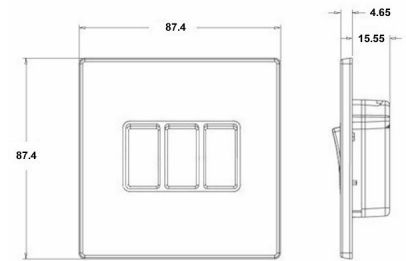

7G22R23SB-W

Hartland G2 | HARTLAND G2 RANGE | Rocker Switches

Item Image

Wiring

Dimensions

Hamilton®
HARTLAND G2
MGR23
10AX 2 Way Rocker

Primary Range	Hartland G2
Insert Type	3 gang 10AX 2 Way Rocker
Insert Colour	Satin Brass/White
EAN13 Barcode	5051164025274
Commodity Code	85363010
Luckins TSI	423822292
Dimensions(Nominal)	Single: Height = 87.4mm Width = 87.4mm Depth = 4.65mm
Switched Poles	Single
Current Rating	10AX
Voltage	220/250V AC
Maximum Load	10 Amp inductive
Mains Frequency	50Hz
IP Rating	IP2XD
Contact Gap Minimum	3mm
Terminal Capacity 1	5x1mm ²
Terminal Capacity 2	4x1.5mm ²
Terminal Capacity 3	1x2.5mm ²
Terminal Capacity 4	1x4mm ² Multi-strand
Terminal Capacity 5	1x6mm ²
Earth Terminal Capacity 1	5x1mm ²
Earth Terminal Capacity 2	4x1.5mm ²
Earth Terminal Capacity 3	3x2.5mm ²
Earth Terminal Capacity 4	1x4mm ² Multi-strand
Earth Terminal Capacity 5	1x6mm ²
Product Class 1	Must be earthed
Ambient Operating Temperature	-5° to +40°C
Recommended Location	Internal Use Only
Maximum Installation Altitude	2000m
Standard/Approval	BS EN 60669-1