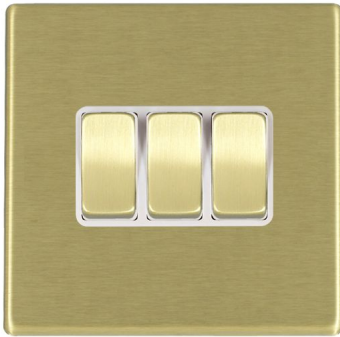

7G22R23SB-W

Hartland G2 | HARTLAND G2 RANGE | Rocker Switches

Item Image

Wiring

Dimensions

Hamilton®
HARTLAND G2
MGR23
10AX 2 Way Rocker

Primary Range	Hartland G2
Insert Type	3 gang 10AX 2 Way Rocker
Insert Colour	Satin Brass/White
EAN13 Barcode	5051164025274
Commodity Code	85363010
Luckins TSI	423822292
Dimensions(Nominal)	Single: Height = 87.4mm Width = 87.4mm Depth = 4.65mm
Switched Poles	Single
Current Rating	10AX
Voltage	220/250V AC
Maximum Load	10 Amp inductive
Mains Frequency	50Hz
IP Rating	IP2XD
Contact Gap Minimum	3mm
Terminal Capacity 1	5x1mm ²
Terminal Capacity 2	4x1.5mm ²
Terminal Capacity 3	1x2.5mm ²
Terminal Capacity 4	1x4mm ² Multi-strand
Terminal Capacity 5	1x6mm ²
Earth Terminal Capacity 1	5x1mm ²
Earth Terminal Capacity 2	4x1.5mm ²
Earth Terminal Capacity 3	3x2.5mm ²
Earth Terminal Capacity 4	1x4mm ² Multi-strand
Earth Terminal Capacity 5	1x6mm ²
Product Class 1	Must be earthed
Ambient Operating Temperature	-5° to +40°C
Recommended Location	Internal Use Only
Maximum Installation Altitude	2000m
Standard/Approval	BS EN 60669-1

7G22R23SB-W

Hartland G2 | HARTLAND G2 RANGE | Rocker Switches

All products listed conform to current British or European standard and the product information is correct at the time of going to press.

All accessories are manufactured under an accredited BS EN ISO 9001 : 2015 Quality Management System.

7G22R23SB-W - Hartland G2 Satin Brass 3 gang 10AX 2 Way Rocker Satin Brass/White