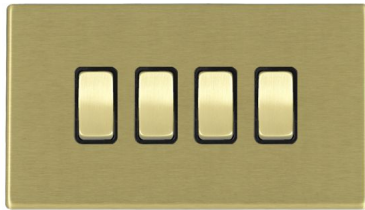

7G22R24SB-B

Hartland G2 | HARTLAND G2 RANGE | Rocker Switches

Item Image