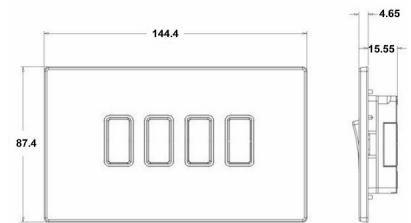

#### Item Image

#### Dimensions

**Hamilton®**  
HARTLAND G2  
MGR24  
10AX 2 Way Rocker

Primary Range	Hartland G2
Insert Type	4 gang 10AX 2 Way Rocker
Insert Colour	Satin Brass/Black
EAN13 Barcode	5051164026608
Commodity Code	85363010
Luckins TSI	423822302
Dimensions(Nominal)	Double: Height = 87.4mm Width = 144.4mm Depth = 4.65mm
Switched Poles	Single
Current Rating	10AX
Voltage	220/250V AC
Maximum Load	10 Amp inductive
Mains Frequency	50Hz
IP Rating	IP2XD
Contact Gap Minimum	3mm
Terminal Capacity 1	5x1mm <sup>2</sup>
Terminal Capacity 2	4x1.5mm <sup>2</sup>
Terminal Capacity 3	1x2.5mm <sup>2</sup>
Terminal Capacity 4	1x4mm <sup>2</sup> Multi-strand
Terminal Capacity 5	1x6mm <sup>2</sup>
Earth Terminal Capacity 1	5x1mm <sup>2</sup>
Earth Terminal Capacity 2	4x1.5mm <sup>2</sup>
Earth Terminal Capacity 3	3x2.5mm <sup>2</sup>
Earth Terminal Capacity 4	1x4mm <sup>2</sup> Multi-strand
Earth Terminal Capacity 5	1x6mm <sup>2</sup>
Product Class 1	Must be earthed
Ambient Operating Temperature	-5° to +40°C
Recommended Location	Internal Use Only
Maximum Installation Altitude	2000m
Standard/Approval	BS EN 60669-1