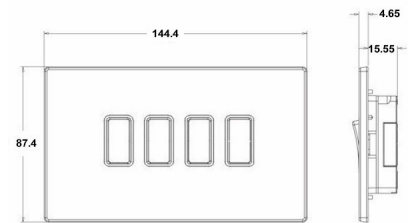

7G22R24SB-W

Hartland G2 | HARTLAND G2 RANGE | Rocker Switches

Item Image

Wiring

Dimensions

Hamilton®
HARTLAND G2
MGR24
10AX 2 Way Rocker

Primary Range	Hartland G2
Insert Type	4 gang 10AX 2 Way Rocker
Insert Colour	Satin Brass/White
EAN13 Barcode	5051164025281
Commodity Code	85363010
Luckins TSI	423822315
Dimensions(Nominal)	Double: Height = 87.4mm Width = 144.4mm Depth = 4.65mm
Switched Poles	Single
Current Rating	10AX
Voltage	220/250V AC
Maximum Load	10 Amp inductive
Mains Frequency	50Hz
IP Rating	IP2XD
Contact Gap Minimum	3mm
Terminal Capacity 1	5x1mm ²
Terminal Capacity 2	4x1.5mm ²
Terminal Capacity 3	1x2.5mm ²
Terminal Capacity 4	1x4mm ² Multi-strand
Terminal Capacity 5	1x6mm ²
Earth Terminal Capacity 1	5x1mm ²
Earth Terminal Capacity 2	4x1.5mm ²
Earth Terminal Capacity 3	3x2.5mm ²
Earth Terminal Capacity 4	1x4mm ² Multi-strand
Earth Terminal Capacity 5	1x6mm ²
Product Class 1	Must be earthed
Ambient Operating Temperature	-5° to +40°C
Recommended Location	Internal Use Only
Maximum Installation Altitude	2000m
Standard/Approval	BS EN 60669-1