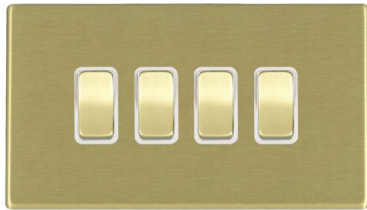

7G22R24SB-W

Hartland G2 | HARTLAND G2 RANGE | Rocker Switches

Item Image

Wiring

Dimensions

Hamilton®
HARTLAND G2
MGR24
10AX 2 Way Rocker

Primary Range	Hartland G2
Insert Type	4 gang 10AX 2 Way Rocker
Insert Colour	Satin Brass/White
EAN13 Barcode	5051164025281
Commodity Code	85363010
Luckins TSI	423822315
Dimensions(Nominal)	Double: Height = 87.4mm Width = 144.4mm Depth = 4.65mm
Switched Poles	Single
Current Rating	10AX
Voltage	220/250V AC
Maximum Load	10 Amp inductive
Mains Frequency	50Hz
IP Rating	IP2XD
Contact Gap Minimum	3mm
Terminal Capacity 1	5x1mm ²
Terminal Capacity 2	4x1.5mm ²
Terminal Capacity 3	1x2.5mm ²
Terminal Capacity 4	1x4mm ² Multi-strand
Terminal Capacity 5	1x6mm ²
Earth Terminal Capacity 1	5x1mm ²
Earth Terminal Capacity 2	4x1.5mm ²
Earth Terminal Capacity 3	3x2.5mm ²
Earth Terminal Capacity 4	1x4mm ² Multi-strand
Earth Terminal Capacity 5	1x6mm ²
Product Class 1	Must be earthed
Ambient Operating Temperature	-5° to +40°C
Recommended Location	Internal Use Only
Maximum Installation Altitude	2000m
Standard/Approval	BS EN 60669-1

7G22R24SB-W

Hartland G2 | HARTLAND G2 RANGE | Rocker Switches

All products listed conform to current British or European standard and the product information is correct at the time of going to press.

All accessories are manufactured under an accredited BS EN ISO 9001 : 2015 Quality Management System.