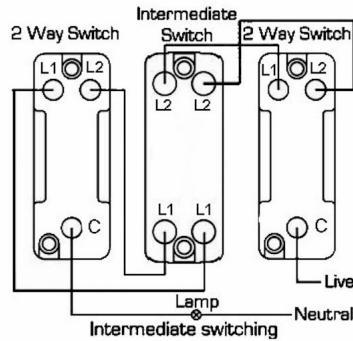

7G22R31SB-W

Hartland G2 | HARTLAND G2 RANGE | Rocker Switches

Item Image

Wiring

Dimensions

Primary Range	Hartland G2
Insert Type	1 gang 10AX Intermediate Rocker
Insert Colour	Satin Brass/White
EAN13 Barcode	5051164025298
Commodity Code	85363010
Luckins TSI	423822331
Dimensions(Nominal)	Single: Height = 87.4mm Width = 87.4mm Depth = 4.65mm
Switched Poles	Single
Current Rating	10AX
Voltage	220/250V AC
Maximum Load	10 Amp inductive
Mains Frequency	50Hz
IP Rating	IP2XD
Contact Gap Minimum	3mm
Terminal Capacity 1	5x1mm ²
Terminal Capacity 2	4x1.5mm ²
Terminal Capacity 3	1x2.5mm ²
Terminal Capacity 4	1x4mm ² Multi-strand
Terminal Capacity 5	1x6mm ²
Earth Terminal Capacity 1	5x1mm ²
Earth Terminal Capacity 2	4x1.5mm ²
Earth Terminal Capacity 3	3x2.5mm ²
Earth Terminal Capacity 4	1x4mm ² Multi-strand
Earth Terminal Capacity 5	1x6mm ²
Product Class 1	Must be earthed
Ambient Operating Temperature	-5° to +40°C
Recommended Location	Internal Use Only
Maximum Installation Altitude	2000m
Standard/Approval	BS EN 60669-1