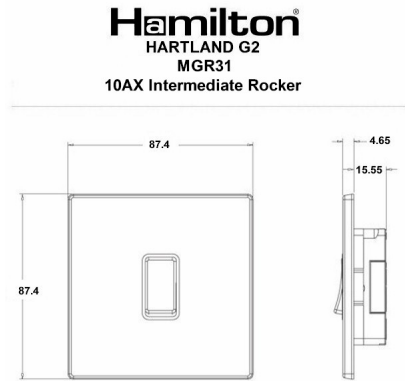

7G22R31SB-W

Hartland G2 | HARTLAND G2 RANGE | Rocker Switches

Item Image

Wiring

Dimensions

Primary Range	Hartland G2
Insert Type	1 gang 10AX Intermediate Rocker
Insert Colour	Satin Brass/White
EAN13 Barcode	5051164025298
Commodity Code	85363010
Luckins TSI	423822331
Dimensions(Nominal)	Single: Height = 87.4mm Width = 87.4mm Depth = 4.65mm
Switched Poles	Single
Current Rating	10AX
Voltage	220/250V AC
Maximum Load	10 Amp inductive
Mains Frequency	50Hz
IP Rating	IP2XD
Contact Gap Minimum	3mm
Terminal Capacity 1	5x1mm ²
Terminal Capacity 2	4x1.5mm ²
Terminal Capacity 3	1x2.5mm ²
Terminal Capacity 4	1x4mm ² Multi-strand
Terminal Capacity 5	1x6mm ²
Earth Terminal Capacity 1	5x1mm ²
Earth Terminal Capacity 2	4x1.5mm ²
Earth Terminal Capacity 3	3x2.5mm ²
Earth Terminal Capacity 4	1x4mm ² Multi-strand
Earth Terminal Capacity 5	1x6mm ²
Product Class 1	Must be earthed
Ambient Operating Temperature	-5° to +40°C
Recommended Location	Internal Use Only
Maximum Installation Altitude	2000m
Standard/Approval	BS EN 60669-1