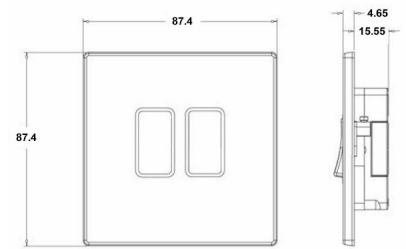

7G22R32SB-B

Hartland G2 | HARTLAND G2 RANGE | Rocker Switches

Item Image

Wiring

Dimensions

Hamilton®
HARTLAND G2
MGR32
10AX Intermediate Rocker

Primary Range	Hartland G2
Insert Type	2 gang 10AX Intermediate Rocker
Insert Colour	Satin Brass/Black
EAN13 Barcode	5051164026622
Commodity Code	85363010
Luckins TSI	423822344
Dimensions(Nominal)	Single: Height = 87.4mm Width = 87.4mm Depth = 4.65mm
Switched Poles	Single
Current Rating	10AX
Voltage	220/250V AC
Maximum Load	10 Amp inductive
Mains Frequency	50Hz
IP Rating	IP2XD
Contact Gap Minimum	3mm
Terminal Capacity 1	5x1mm ²
Terminal Capacity 2	4x1.5mm ²
Terminal Capacity 3	1x2.5mm ²
Terminal Capacity 4	1x4mm ² Multi-strand
Terminal Capacity 5	1x6mm ²
Earth Terminal Capacity 1	5x1mm ²
Earth Terminal Capacity 2	4x1.5mm ²
Earth Terminal Capacity 3	3x2.5mm ²
Earth Terminal Capacity 4	1x4mm ² Multi-strand
Earth Terminal Capacity 5	1x6mm ²
Product Class 1	Must be earthed
Ambient Operating Temperature	-5° to +40°C
Recommended Location	Internal Use Only
Maximum Installation Altitude	2000m
Standard/Approval	BS EN 60669-1