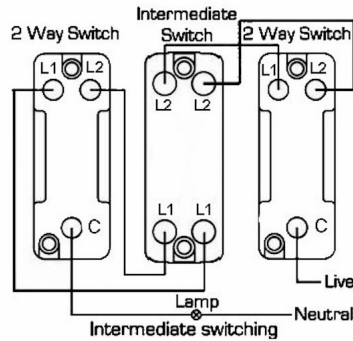

7G22R32SB-B

Hartland G2 | HARTLAND G2 RANGE | Rocker Switches

Item Image

Wiring

Dimensions

Hamilton®
HARTLAND G2
MGR32
10AX Intermediate Rocker

Primary Range	Hartland G2
Insert Type	2 gang 10AX Intermediate Rocker
Insert Colour	Satin Brass/Black
EAN13 Barcode	5051164026622
Commodity Code	85363010
Luckins TSI	423822344
Dimensions(Nominal)	Single: Height = 87.4mm Width = 87.4mm Depth = 4.65mm
Switched Poles	Single
Current Rating	10AX
Voltage	220/250V AC
Maximum Load	10 Amp inductive
Mains Frequency	50Hz
IP Rating	IP2XD
Contact Gap Minimum	3mm
Terminal Capacity 1	5x1mm ²
Terminal Capacity 2	4x1.5mm ²
Terminal Capacity 3	1x2.5mm ²
Terminal Capacity 4	1x4mm ² Multi-strand
Terminal Capacity 5	1x6mm ²
Earth Terminal Capacity 1	5x1mm ²
Earth Terminal Capacity 2	4x1.5mm ²
Earth Terminal Capacity 3	3x2.5mm ²
Earth Terminal Capacity 4	1x4mm ² Multi-strand
Earth Terminal Capacity 5	1x6mm ²
Product Class 1	Must be earthed
Ambient Operating Temperature	-5° to +40°C
Recommended Location	Internal Use Only
Maximum Installation Altitude	2000m
Standard/Approval	BS EN 60669-1