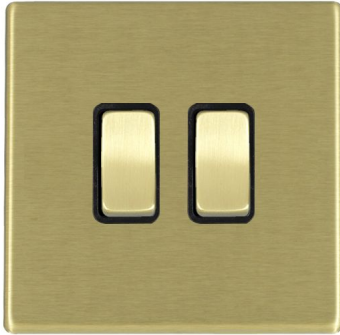

7G22R32SB-B

Hartland G2 | HARTLAND G2 RANGE | Rocker Switches

Item Image

Wiring

Dimensions

Hamilton®
HARTLAND G2
MGR32
10AX Intermediate Rocker

Primary Range	Hartland G2
Insert Type	2 gang 10AX Intermediate Rocker
Insert Colour	Satin Brass/Black
EAN13 Barcode	5051164026622
Commodity Code	85363010
Luckins TSI	423822344
Dimensions(Nominal)	Single: Height = 87.4mm Width = 87.4mm Depth = 4.65mm
Switched Poles	Single
Current Rating	10AX
Voltage	220/250V AC
Maximum Load	10 Amp inductive
Mains Frequency	50Hz
IP Rating	IP2XD
Contact Gap Minimum	3mm
Terminal Capacity 1	5x1mm ²
Terminal Capacity 2	4x1.5mm ²
Terminal Capacity 3	1x2.5mm ²
Terminal Capacity 4	1x4mm ² Multi-strand
Terminal Capacity 5	1x6mm ²
Earth Terminal Capacity 1	5x1mm ²
Earth Terminal Capacity 2	4x1.5mm ²
Earth Terminal Capacity 3	3x2.5mm ²
Earth Terminal Capacity 4	1x4mm ² Multi-strand
Earth Terminal Capacity 5	1x6mm ²
Product Class 1	Must be earthed
Ambient Operating Temperature	-5° to +40°C
Recommended Location	Internal Use Only
Maximum Installation Altitude	2000m
Standard/Approval	BS EN 60669-1