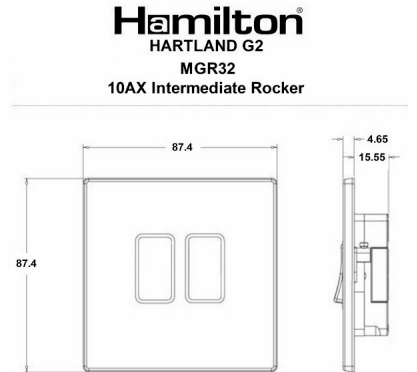

7G22R32SB-W

Hartland G2 | HARTLAND G2 RANGE | Rocker Switches

Item Image

Wiring

Dimensions

Primary Range	Hartland G2
Insert Type	2 gang 10AX Intermediate Rocker
Insert Colour	Satin Brass/White
EAN13 Barcode	5051164025304
Commodity Code	85363010
Luckins TSI	423822360
Dimensions(Nominal)	Single: Height = 87.4mm Width = 87.4mm Depth = 4.65mm
Switched Poles	Single
Current Rating	10AX
Voltage	220/250V AC
Maximum Load	10 Amp inductive
Mains Frequency	50Hz
IP Rating	IP2XD
Contact Gap Minimum	3mm
Terminal Capacity 1	5 x1mm ²
Terminal Capacity 2	4x1.5mm ²
Terminal Capacity 3	1x2.5mm ²
Terminal Capacity 4	1x4mm ² Multi-strand
Terminal Capacity 5	1x6mm ²
Earth Terminal Capacity 1	5x1mm ²
Earth Terminal Capacity 2	4x1.5mm ²
Earth Terminal Capacity 3	3 x2.5mm ²
Earth Terminal Capacity 4	1x4mm ² Multi-strand
Earth Terminal Capacity 5	1x6mm ²
Product Class 1	Must be earthed
Ambient Operating Temperature	-5° to +40°C
Recommended Location	Internal Use Only
Maximum Installation Altitude	2000m
Standard/Approval	BS EN 60669-1

7G22R32SB-W

Hartland G2 | HARTLAND G2 RANGE | Rocker Switches

All products listed conform to current British or European standard and the product information is correct at the time of going to press.

All accessories are manufactured under an accredited BS EN ISO 9001 : 2015 Quality Management System.