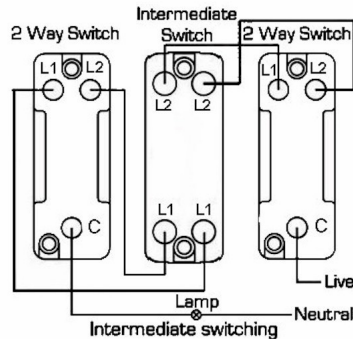

7G22R32SB-W

Hartland G2 | HARTLAND G2 RANGE | Rocker Switches

Item Image

Wiring

Dimensions

Primary Range	Hartland G2
Insert Type	2 gang 10AX Intermediate Rocker
Insert Colour	Satin Brass/White
EAN13 Barcode	5051164025304
Commodity Code	85363010
Luckins TSI	423822360
Dimensions(Nominal)	Single: Height = 87.4mm Width = 87.4mm Depth = 4.65mm
Switched Poles	Single
Current Rating	10AX
Voltage	220/250V AC
Maximum Load	10 Amp inductive
Mains Frequency	50Hz
IP Rating	IP2XD
Contact Gap Minimum	3mm
Terminal Capacity 1	5 x1mm ²
Terminal Capacity 2	4x1.5mm ²
Terminal Capacity 3	1x2.5mm ²
Terminal Capacity 4	1x4mm ² Multi-strand
Terminal Capacity 5	1x6mm ²
Earth Terminal Capacity 1	5x1mm ²
Earth Terminal Capacity 2	4x1.5mm ²
Earth Terminal Capacity 3	3 x2.5mm ²
Earth Terminal Capacity 4	1x4mm ² Multi-strand
Earth Terminal Capacity 5	1x6mm ²
Product Class 1	Must be earthed
Ambient Operating Temperature	-5° to +40°C
Recommended Location	Internal Use Only
Maximum Installation Altitude	2000m
Standard/Approval	BS EN 60669-1

7G22R32SB-W

Hartland G2 | HARTLAND G2 RANGE | Rocker Switches

All products listed conform to current British or European standard and the product information is correct at the time of going to press.

All accessories are manufactured under an accredited BS EN ISO 9001 : 2015 Quality Management System.