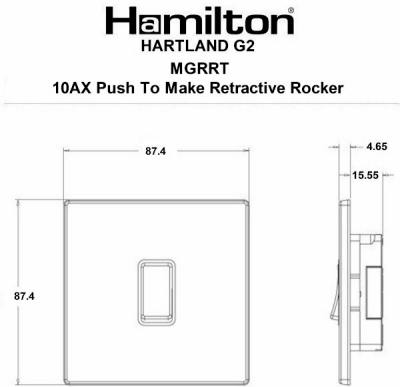

7G22RRTSB-B

Hartland G2 | HARTLAND G2 RANGE | Rocker Switches

Item Image

Wiring

Dimensions

Primary Range	Hartland G2
Insert Type	1 gang 10AX Push To Make Retractive Rocker
Insert Colour	Satin Brass/Black
EAN13 Barcode	5051164026639
Commodity Code	85363010
Luckins TSI	423822373
Dimensions(Nominal)	Single: Height = 87.4mm Width = 87.4mm Depth = 4.65mm
Switched Poles	Single
Current Rating	10AX
Voltage	220/250V AC
Maximum Load	10 Amp inductive
Mains Frequency	50Hz
IP Rating	IP2XD
Contact Gap Minimum	3mm
Terminal Capacity 1	5x1mm ²
Terminal Capacity 2	4x1.5mm ²
Terminal Capacity 3	1x2.5mm ²
Terminal Capacity 4	1x4mm ² Multi-strand
Terminal Capacity 5	1x6mm ²
Earth Terminal Capacity 1	5x1mm ²
Earth Terminal Capacity 2	4x1.5mm ²
Earth Terminal Capacity 3	3x2.5mm ²
Earth Terminal Capacity 4	1x4mm ² Multi-strand
Earth Terminal Capacity 5	1x6mm ²
Product Class 1	Must be earthed
Ambient Operating Temperature	-5° to +40°C
Recommended Location	Internal Use Only
Maximum Installation Altitude	2000m
Standard/Approval	BS EN 60669-1

7G22RRTSB-B

Hartland G2 | HARTLAND G2 RANGE | Rocker Switches

All products listed conform to current British or European standard and the product information is correct at the time of going to press.

All accessories are manufactured under an accredited BS EN ISO 9001 : 2015 Quality Management System.