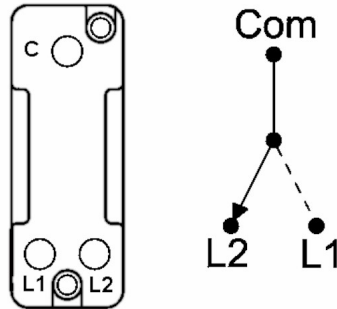

7G22RRTSB-B

Hartland G2 | HARTLAND G2 RANGE | Rocker Switches

Item Image

Wiring

Dimensions

Primary Range	Hartland G2
Insert Type	1 gang 10AX Push To Make Retractive Rocker
Insert Colour	Satin Brass/Black
EAN13 Barcode	5051164026639
Commodity Code	85363010
Luckins TSI	423822373
Dimensions(Nominal)	Single: Height = 87.4mm Width = 87.4mm Depth = 4.65mm
Switched Poles	Single
Current Rating	10AX
Voltage	220/250V AC
Maximum Load	10 Amp inductive
Mains Frequency	50Hz
IP Rating	IP2XD
Contact Gap Minimum	3mm
Terminal Capacity 1	5x1mm ²
Terminal Capacity 2	4x1.5mm ²
Terminal Capacity 3	1x2.5mm ²
Terminal Capacity 4	1x4mm ² Multi-strand
Terminal Capacity 5	1x6mm ²
Earth Terminal Capacity 1	5x1mm ²
Earth Terminal Capacity 2	4x1.5mm ²
Earth Terminal Capacity 3	3x2.5mm ²
Earth Terminal Capacity 4	1x4mm ² Multi-strand
Earth Terminal Capacity 5	1x6mm ²
Product Class 1	Must be earthed
Ambient Operating Temperature	-5° to +40°C
Recommended Location	Internal Use Only
Maximum Installation Altitude	2000m
Standard/Approval	BS EN 60669-1

7G22RRTSB-B

Hartland G2 | HARTLAND G2 RANGE | Rocker Switches

All products listed conform to current British or European standard and the product information is correct at the time of going to press.

All accessories are manufactured under an accredited BS EN ISO 9001 : 2015 Quality Management System.

7G22RRTSB-B - Hartland G2 Satin Brass 1 gang 10AX Push To Make/Push to Break Retractive Rocker Satin Brass/Black