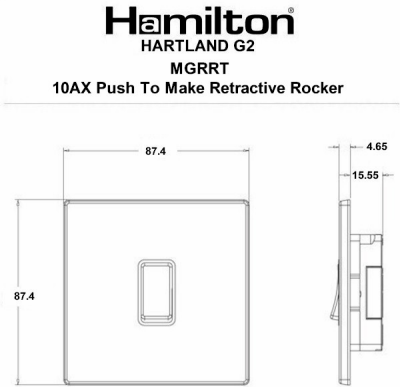

### Hartland G2 | HARTLAND G2 RANGE | Rocker Switches

Item Image

Wiring

Dimensions

Primary Range	Hartland G2
Insert Type	1 gang 10AX Push To Make Retractive Rocker
Insert Colour	Satin Brass/White
EAN13 Barcode	5051164025311
Commodity Code	85363010
Luckins TSI	423822386
Dimensions(Nominal)	Single: Height = 87.4mm Width = 87.4mm Depth = 4.65mm
Switched Poles	Single
Current Rating	10AX
Voltage	220/250V AC
Maximum Load	10 Amp inductive
Mains Frequency	50Hz
IP Rating	IP2XD
Contact Gap Minimum	3mm
Terminal Capacity 1	5x1mm <sup>2</sup>
Terminal Capacity 2	4x1.5mm <sup>2</sup>
Terminal Capacity 3	1x2.5mm <sup>2</sup>
Terminal Capacity 4	1x4mm <sup>2</sup> Multi-strand
Terminal Capacity 5	1x6mm <sup>2</sup>
Earth Terminal Capacity 1	5x1mm <sup>2</sup>
Earth Terminal Capacity 2	4x1.5mm <sup>2</sup>
Earth Terminal Capacity 3	3x2.5mm <sup>2</sup>
Earth Terminal Capacity 4	1x4mm <sup>2</sup> Multi-strand
Earth Terminal Capacity 5	1x6mm <sup>2</sup>
Product Class 1	Must be earthed
Ambient Operating Temperature	-5° to +40°C
Recommended Location	Internal Use Only
Maximum Installation Altitude	2000m
Standard/Approval	BS EN 60669-1