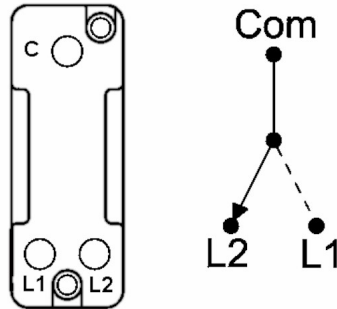

### Hartland G2 | HARTLAND G2 RANGE | Rocker Switches

Item Image

Wiring

Dimensions

Primary Range	Hartland G2
Insert Type	1 gang 10AX Push To Make Retractive Rocker
Insert Colour	Satin Brass/White
EAN13 Barcode	5051164025311
Commodity Code	85363010
Luckins TSI	423822386
Dimensions(Nominal)	Single: Height = 87.4mm Width = 87.4mm Depth = 4.65mm
Switched Poles	Single
Current Rating	10AX
Voltage	220/250V AC
Maximum Load	10 Amp inductive
Mains Frequency	50Hz
IP Rating	IP2XD
Contact Gap Minimum	3mm
Terminal Capacity 1	5x1mm <sup>2</sup>
Terminal Capacity 2	4x1.5mm <sup>2</sup>
Terminal Capacity 3	1x2.5mm <sup>2</sup>
Terminal Capacity 4	1x4mm <sup>2</sup> Multi-strand
Terminal Capacity 5	1x6mm <sup>2</sup>
Earth Terminal Capacity 1	5x1mm <sup>2</sup>
Earth Terminal Capacity 2	4x1.5mm <sup>2</sup>
Earth Terminal Capacity 3	3x2.5mm <sup>2</sup>
Earth Terminal Capacity 4	1x4mm <sup>2</sup> Multi-strand
Earth Terminal Capacity 5	1x6mm <sup>2</sup>
Product Class 1	Must be earthed
Ambient Operating Temperature	-5° to +40°C
Recommended Location	Internal Use Only
Maximum Installation Altitude	2000m
Standard/Approval	BS EN 60669-1