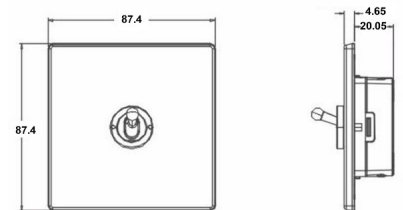

7G22T31

Hartland G2 | HARTLAND G2 RANGE | Toggle Switches

Item Image

Wiring

Dimensions

Hamilton®
HARTLAND G2
T31
Intermediate Toggle

Primary Range	Hartland G2
Insert Type	1 gang 20AX Intermediate Toggle
Insert Colour	Satin Brass
EAN13 Barcode	5051164025441
Commodity Code	85363030
Luckins TSI	423822616
Dimensions(Nominal)	Single: Height = 87.4mm Width = 87.4mm Depth = 4.65mm
Switched Poles	Single
Current Rating	20AX
Voltage	220/250V AC
Maximum Load	20 Amp inductive
Mains Frequency	50Hz
IP Rating	IP2XD
Contact Gap Minimum	3mm
Terminal Capacity 1	5x1mm ²
Terminal Capacity 2	4x1.5mm ²
Terminal Capacity 3	2x2.5mm ²
Terminal Capacity 4	2x4mm ² Multi-strand
Terminal Capacity 5	1x6mm ²
Earth Terminal Capacity 1	6x1mm ²
Earth Terminal Capacity 2	5x1.5mm ²
Earth Terminal Capacity 3	3x2.5mm ²
Earth Terminal Capacity 4	2x4mm ² Multi-strand
Earth Terminal Capacity 5	1x6mm ²
Product Class 1	Must be earthed
Ambient Operating Temperature	-5° to +40°C
Recommended Location	Internal Use Only
Maximum Installation Altitude	2000m
Standard/Approval	BS EN 60669-1