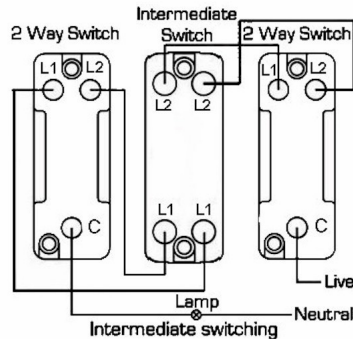

7G22T31

Hartland G2 | HARTLAND G2 RANGE | Toggle Switches

Item Image

Wiring

Dimensions

Hamilton®
HARTLAND G2
T31
Intermediate Toggle

Primary Range	Hartland G2
Insert Type	1 gang 20AX Intermediate Toggle
Insert Colour	Satin Brass
EAN13 Barcode	5051164025441
Commodity Code	85363030
Luckins TSI	423822616
Dimensions(Nominal)	Single: Height = 87.4mm Width = 87.4mm Depth = 4.65mm
Switched Poles	Single
Current Rating	20AX
Voltage	220/250V AC
Maximum Load	20 Amp inductive
Mains Frequency	50Hz
IP Rating	IP2XD
Contact Gap Minimum	3mm
Terminal Capacity 1	5x1mm ²
Terminal Capacity 2	4x1.5mm ²
Terminal Capacity 3	2x2.5mm ²
Terminal Capacity 4	2x4mm ² Multi-strand
Terminal Capacity 5	1x6mm ²
Earth Terminal Capacity 1	6x1mm ²
Earth Terminal Capacity 2	5x1.5mm ²
Earth Terminal Capacity 3	3x2.5mm ²
Earth Terminal Capacity 4	2x4mm ² Multi-strand
Earth Terminal Capacity 5	1x6mm ²
Product Class 1	Must be earthed
Ambient Operating Temperature	-5° to +40°C
Recommended Location	Internal Use Only
Maximum Installation Altitude	2000m
Standard/Approval	BS EN 60669-1

7G22T31

Hartland G2 | HARTLAND G2 RANGE | Toggle Switches

All products listed conform to current British or European standard and the product information is correct at the time of going to press.

All accessories are manufactured under an accredited BS EN ISO 9001 : 2015 Quality Management System.