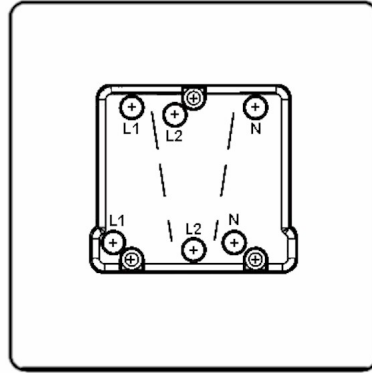

7G22TPBL-B

Hartland G2 | HARTLAND G2 RANGE | Rocker Switches

Item Image

Wiring

Dimensions

Primary Range	Hartland G2
Insert Type	1 gang 10A Triple Pole Rocker
Insert Colour	Black/Black
EAN13 Barcode	5051164026738
Commodity Code	85363010
Luckins TSI	423822661
Dimensions(Nominal)	Single: Height = 87.4mm Width = 87.4mm Depth = 4.65mm
Switched Poles	Triple
Current Rating	10A
Voltage	220/250V AC
Maximum Load	10 Amp resistive
Mains Frequency	50Hz
IP Rating	IP2XD
Contact Gap Minimum	3mm
Terminal Capacity 1	5 x1mm ²
Terminal Capacity 2	4x1.5mm ²
Terminal Capacity 3	1x2.5mm ²
Terminal Capacity 4	1x4mm ² Multi-strand
Terminal Capacity 5	1x6mm ²
Earth Terminal Capacity 1	5x1mm ²
Earth Terminal Capacity 2	4x1.5mm ²
Earth Terminal Capacity 3	3 x2.5mm ²
Earth Terminal Capacity 4	1x4mm ² Multi-strand
Earth Terminal Capacity 5	1x6mm ²
Product Class 1	Must be earthed
Ambient Operating Temperature	-5° to +40°C
Recommended Location	Internal Use Only
Maximum Installation Altitude	2000m
Standard/Approval	BS EN 60669-1