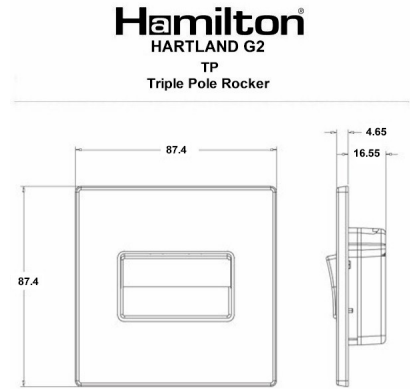

7G22TPBL-B

Hartland G2 | HARTLAND G2 RANGE | Rocker Switches

Item Image

Wiring

Dimensions

Primary Range	Hartland G2
Insert Type	1 gang 10A Triple Pole Rocker
Insert Colour	Black/Black
EAN13 Barcode	5051164026738
Commodity Code	85363010
Luckins TSI	423822661
Dimensions(Nominal)	Single: Height = 87.4mm Width = 87.4mm Depth = 4.65mm
Switched Poles	Triple
Current Rating	10A
Voltage	220/250V AC
Maximum Load	10 Amp resistive
Mains Frequency	50Hz
IP Rating	IP2XD
Contact Gap Minimum	3mm
Terminal Capacity 1	5 x1mm ²
Terminal Capacity 2	4x1.5mm ²
Terminal Capacity 3	1x2.5mm ²
Terminal Capacity 4	1x4mm ² Multi-strand
Terminal Capacity 5	1x6mm ²
Earth Terminal Capacity 1	5x1mm ²
Earth Terminal Capacity 2	4x1.5mm ²
Earth Terminal Capacity 3	3 x2.5mm ²
Earth Terminal Capacity 4	1x4mm ² Multi-strand
Earth Terminal Capacity 5	1x6mm ²
Product Class 1	Must be earthed
Ambient Operating Temperature	-5° to +40°C
Recommended Location	Internal Use Only
Maximum Installation Altitude	2000m
Standard/Approval	BS EN 60669-1