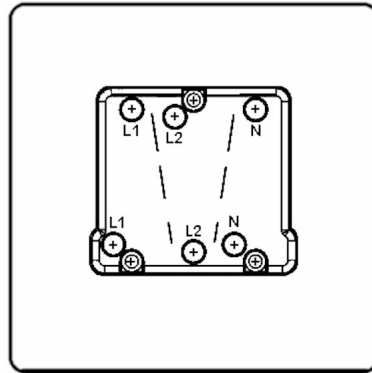

### Hartland G2 | HARTLAND G2 RANGE | Rocker Switches

Item Image

Wiring

Dimensions

Primary Range	Hartland G2
Insert Type	1 gang 10A Triple Pole Rocker
Insert Colour	White/White
EAN13 Barcode	5051164025472
Commodity Code	85363010
Luckins TSI	423822674
Dimensions(Nominal)	Single: Height = 87.4mm Width = 87.4mm Depth = 4.65mm
Switched Poles	Triple
Current Rating	10A
Voltage	220/250V AC
Maximum Load	10 Amp resistive
Mains Frequency	50Hz
IP Rating	IP2XD
Contact Gap Minimum	3mm
Terminal Capacity 1	5 x1mm <sup>2</sup>
Terminal Capacity 2	4x1.5mm <sup>2</sup>
Terminal Capacity 3	1x2.5mm <sup>2</sup>
Terminal Capacity 4	1x4mm <sup>2</sup> Multi-strand
Terminal Capacity 5	1x6mm <sup>2</sup>
Earth Terminal Capacity 1	5x1mm <sup>2</sup>
Earth Terminal Capacity 2	4x1.5mm <sup>2</sup>
Earth Terminal Capacity 3	3 x2.5mm <sup>2</sup>
Earth Terminal Capacity 4	1x4mm <sup>2</sup> Multi-strand
Earth Terminal Capacity 5	1x6mm <sup>2</sup>
Product Class 1	Must be earthed
Ambient Operating Temperature	-5° to +40°C
Recommended Location	Internal Use Only
Maximum Installation Altitude	2000m
Standard/Approval	BS EN 60669-1