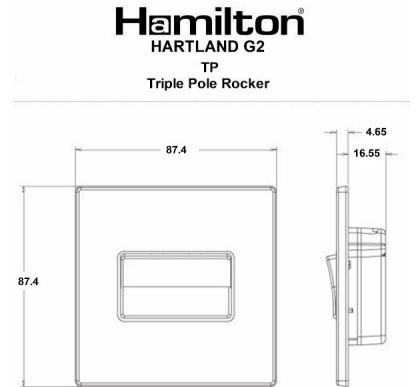

### Hartland G2 | HARTLAND G2 RANGE | Rocker Switches

Item Image

Wiring

Dimensions

Primary Range	Hartland G2
Insert Type	1 gang 10A Triple Pole Rocker
Insert Colour	White/White
EAN13 Barcode	5051164025472
Commodity Code	85363010
Luckins TSI	423822674
Dimensions(Nominal)	Single: Height = 87.4mm Width = 87.4mm Depth = 4.65mm
Switched Poles	Triple
Current Rating	10A
Voltage	220/250V AC
Maximum Load	10 Amp resistive
Mains Frequency	50Hz
IP Rating	IP2XD
Contact Gap Minimum	3mm
Terminal Capacity 1	5 x1mm <sup>2</sup>
Terminal Capacity 2	4x1.5mm <sup>2</sup>
Terminal Capacity 3	1x2.5mm <sup>2</sup>
Terminal Capacity 4	1x4mm <sup>2</sup> Multi-strand
Terminal Capacity 5	1x6mm <sup>2</sup>
Earth Terminal Capacity 1	5x1mm <sup>2</sup>
Earth Terminal Capacity 2	4x1.5mm <sup>2</sup>
Earth Terminal Capacity 3	3 x2.5mm <sup>2</sup>
Earth Terminal Capacity 4	1x4mm <sup>2</sup> Multi-strand
Earth Terminal Capacity 5	1x6mm <sup>2</sup>
Product Class 1	Must be earthed
Ambient Operating Temperature	-5° to +40°C
Recommended Location	Internal Use Only
Maximum Installation Altitude	2000m
Standard/Approval	BS EN 60669-1