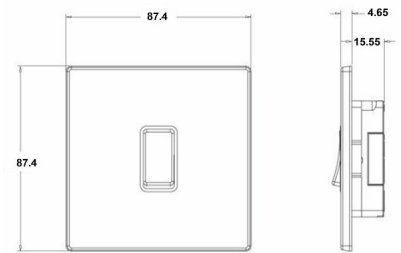

#### Item Image

#### Dimensions

**Hamilton®**  
HARTLAND G2  
MGR31  
10AX Intermediate Rocker

Primary Range	Hartland G2
Insert Type	1 gang 10AX Intermediate Rocker
Insert Colour	Satin Steel/Black
EAN13 Barcode	5051164002244
Commodity Code	85363010
Luckins TSI	407520798
Dimensions(Nominal)	Single: Height = 87.4mm Width = 87.4mm Depth = 4.65mm
Switched Poles	Single
Current Rating	10AX
Voltage	220/250V AC
Maximum Load	10 Amp inductive
Mains Frequency	50Hz
IP Rating	IP2XD
Contact Gap Minimum	3mm
Terminal Capacity 1	5x1mm <sup>2</sup>
Terminal Capacity 2	4x1.5mm <sup>2</sup>
Terminal Capacity 3	1x2.5mm <sup>2</sup>
Terminal Capacity 4	1x4mm <sup>2</sup> Multi-strand
Terminal Capacity 5	1x6mm <sup>2</sup>
Earth Terminal Capacity 1	5x1mm <sup>2</sup>
Earth Terminal Capacity 2	4x1.5mm <sup>2</sup>
Earth Terminal Capacity 3	3x2.5mm <sup>2</sup>
Earth Terminal Capacity 4	1x4mm <sup>2</sup> Multi-strand
Earth Terminal Capacity 5	1x6mm <sup>2</sup>
Product Class 1	Must be earthed
Ambient Operating Temperature	-5° to +40°C
Recommended Location	Internal Use Only
Maximum Installation Altitude	2000m
Standard/Approval	BS EN 60669-1