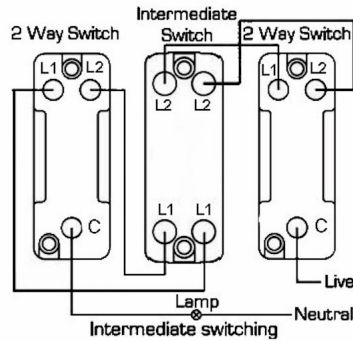

#### Dimensions

**Hamilton®**  
HARTLAND G2  
MGR31  
10AX Intermediate Rocker

Primary Range	Hartland G2
Insert Type	1 gang 10AX Intermediate Rocker
Insert Colour	Satin Steel/Black
EAN13 Barcode	5051164002244
Commodity Code	85363010
Luckins TSI	407520798
Dimensions(Nominal)	Single: Height = 87.4mm Width = 87.4mm Depth = 4.65mm
Switched Poles	Single
Current Rating	10AX
Voltage	220/250V AC
Maximum Load	10 Amp inductive
Mains Frequency	50Hz
IP Rating	IP2XD
Contact Gap Minimum	3mm
Terminal Capacity 1	5x1mm <sup>2</sup>
Terminal Capacity 2	4x1.5mm <sup>2</sup>
Terminal Capacity 3	1x2.5mm <sup>2</sup>
Terminal Capacity 4	1x4mm <sup>2</sup> Multi-strand
Terminal Capacity 5	1x6mm <sup>2</sup>
Earth Terminal Capacity 1	5x1mm <sup>2</sup>
Earth Terminal Capacity 2	4x1.5mm <sup>2</sup>
Earth Terminal Capacity 3	3x2.5mm <sup>2</sup>
Earth Terminal Capacity 4	1x4mm <sup>2</sup> Multi-strand
Earth Terminal Capacity 5	1x6mm <sup>2</sup>
Product Class 1	Must be earthed
Ambient Operating Temperature	-5° to +40°C
Recommended Location	Internal Use Only
Maximum Installation Altitude	2000m
Standard/Approval	BS EN 60669-1