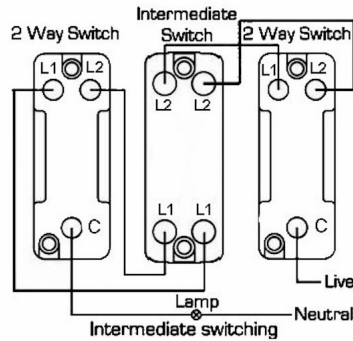

#### Dimensions

**Hamilton®**  
HARTLAND G2  
MGR31  
10AX Intermediate Rocker

Primary Range	Hartland G2
Insert Type	1 gang 10AX Intermediate Rocker
Insert Colour	Satin Steel/Quartz Grey
EAN13 Barcode	5051164002756
Commodity Code	85363010
Luckins TSI	407520811
Dimensions(Nominal)	Single: Height = 87.4mm Width = 87.4mm Depth = 4.65mm
Switched Poles	Single
Current Rating	10AX
Voltage	220/250V AC
Maximum Load	10 Amp inductive
Mains Frequency	50Hz
IP Rating	IP2XD
Contact Gap Minimum	3mm
Terminal Capacity 1	5x1mm <sup>2</sup>
Terminal Capacity 2	4x1.5mm <sup>2</sup>
Terminal Capacity 3	1x2.5mm <sup>2</sup>
Terminal Capacity 4	1x4mm <sup>2</sup> Multi-strand
Terminal Capacity 5	1x6mm <sup>2</sup>
Earth Terminal Capacity 1	5x1mm <sup>2</sup>
Earth Terminal Capacity 2	4x1.5mm <sup>2</sup>
Earth Terminal Capacity 3	3x2.5mm <sup>2</sup>
Earth Terminal Capacity 4	1x4mm <sup>2</sup> Multi-strand
Earth Terminal Capacity 5	1x6mm <sup>2</sup>
Product Class 1	Must be earthed
Ambient Operating Temperature	-5° to +40°C
Recommended Location	Internal Use Only
Maximum Installation Altitude	2000m
Standard/Approval	BS EN 60669-1