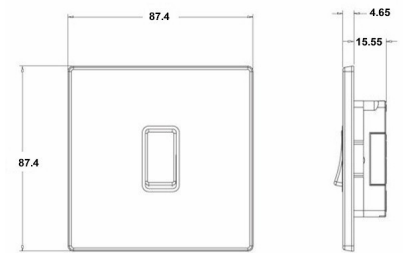

#### Item Image

#### Dimensions

**Hamilton®**  
HARTLAND G2  
MGR31  
10AX Intermediate Rocker

Primary Range	Hartland G2
Insert Type	1 gang 10AX Intermediate Rocker
Insert Colour	Satin Steel/Quartz Grey
EAN13 Barcode	5051164002756
Commodity Code	85363010
Luckins TSI	407520811
Dimensions(Nominal)	Single: Height = 87.4mm Width = 87.4mm Depth = 4.65mm
Switched Poles	Single
Current Rating	10AX
Voltage	220/250V AC
Maximum Load	10 Amp inductive
Mains Frequency	50Hz
IP Rating	IP2XD
Contact Gap Minimum	3mm
Terminal Capacity 1	5x1mm <sup>2</sup>
Terminal Capacity 2	4x1.5mm <sup>2</sup>
Terminal Capacity 3	1x2.5mm <sup>2</sup>
Terminal Capacity 4	1x4mm <sup>2</sup> Multi-strand
Terminal Capacity 5	1x6mm <sup>2</sup>
Earth Terminal Capacity 1	5x1mm <sup>2</sup>
Earth Terminal Capacity 2	4x1.5mm <sup>2</sup>
Earth Terminal Capacity 3	3x2.5mm <sup>2</sup>
Earth Terminal Capacity 4	1x4mm <sup>2</sup> Multi-strand
Earth Terminal Capacity 5	1x6mm <sup>2</sup>
Product Class 1	Must be earthed
Ambient Operating Temperature	-5° to +40°C
Recommended Location	Internal Use Only
Maximum Installation Altitude	2000m
Standard/Approval	BS EN 60669-1