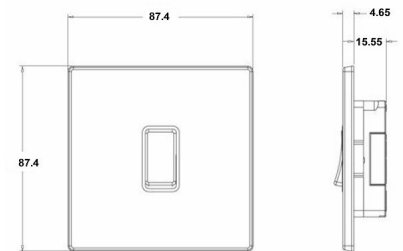

7G24R31SS-W

Hartland G2 | HARTLAND G2 RANGE | Rocker Switches

Item Image

Wiring

Dimensions

Hamilton®
HARTLAND G2
MGR31
10AX Intermediate Rocker

Primary Range	Hartland G2
Insert Type	1 gang 10AX Intermediate Rocker
Insert Colour	Satin Steel/White
EAN13 Barcode	5051164002251
Commodity Code	85363010
Luckins TSI	407520824
Dimensions(Nominal)	Single: Height = 87.4mm Width = 87.4mm Depth = 4.65mm
Switched Poles	Single
Current Rating	10AX
Voltage	220/250V AC
Maximum Load	10 Amp inductive
Mains Frequency	50Hz
IP Rating	IP2XD
Contact Gap Minimum	3mm
Terminal Capacity 1	5x1mm ²
Terminal Capacity 2	4x1.5mm ²
Terminal Capacity 3	1x2.5mm ²
Terminal Capacity 4	1x4mm ² Multi-strand
Terminal Capacity 5	1x6mm ²
Earth Terminal Capacity 1	5x1mm ²
Earth Terminal Capacity 2	4x1.5mm ²
Earth Terminal Capacity 3	3x2.5mm ²
Earth Terminal Capacity 4	1x4mm ² Multi-strand
Earth Terminal Capacity 5	1x6mm ²
Product Class 1	Must be earthed
Ambient Operating Temperature	-5° to +40°C
Recommended Location	Internal Use Only
Maximum Installation Altitude	2000m
Standard/Approval	BS EN 60669-1