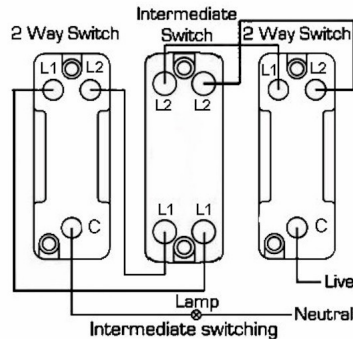

7G24R31SS-W

Hartland G2 | HARTLAND G2 RANGE | Rocker Switches

Item Image

Wiring

Dimensions

Hamilton®
HARTLAND G2
MGR31
10AX Intermediate Rocker

Primary Range	Hartland G2
Insert Type	1 gang 10AX Intermediate Rocker
Insert Colour	Satin Steel/White
EAN13 Barcode	5051164002251
Commodity Code	85363010
Luckins TSI	407520824
Dimensions(Nominal)	Single: Height = 87.4mm Width = 87.4mm Depth = 4.65mm
Switched Poles	Single
Current Rating	10AX
Voltage	220/250V AC
Maximum Load	10 Amp inductive
Mains Frequency	50Hz
IP Rating	IP2XD
Contact Gap Minimum	3mm
Terminal Capacity 1	5x1mm ²
Terminal Capacity 2	4x1.5mm ²
Terminal Capacity 3	1x2.5mm ²
Terminal Capacity 4	1x4mm ² Multi-strand
Terminal Capacity 5	1x6mm ²
Earth Terminal Capacity 1	5x1mm ²
Earth Terminal Capacity 2	4x1.5mm ²
Earth Terminal Capacity 3	3x2.5mm ²
Earth Terminal Capacity 4	1x4mm ² Multi-strand
Earth Terminal Capacity 5	1x6mm ²
Product Class 1	Must be earthed
Ambient Operating Temperature	-5° to +40°C
Recommended Location	Internal Use Only
Maximum Installation Altitude	2000m
Standard/Approval	BS EN 60669-1