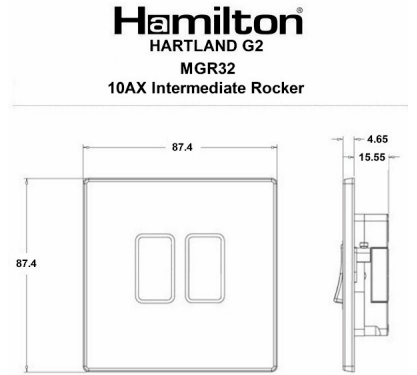

7G24R32SS-B

Hartland G2 | HARTLAND G2 RANGE | Rocker Switches

Item Image

Wiring

Dimensions

Primary Range	Hartland G2
Insert Type	2 gang 10AX Intermediate Rocker
Insert Colour	Satin Steel/Black
EAN13 Barcode	5051164002268
Commodity Code	85363010
Luckins TSI	407520837
Dimensions(Nominal)	Single: Height = 87.4mm Width = 87.4mm Depth = 4.65mm
Switched Poles	Single
Current Rating	10AX
Voltage	220/250V AC
Maximum Load	10 Amp inductive
Mains Frequency	50Hz
IP Rating	IP2XD
Contact Gap Minimum	3mm
Terminal Capacity 1	5x1mm ²
Terminal Capacity 2	4x1.5mm ²
Terminal Capacity 3	1x2.5mm ²
Terminal Capacity 4	1x4mm ² Multi-strand
Terminal Capacity 5	1x6mm ²
Earth Terminal Capacity 1	5x1mm ²
Earth Terminal Capacity 2	4x1.5mm ²
Earth Terminal Capacity 3	3x2.5mm ²
Earth Terminal Capacity 4	1x4mm ² Multi-strand
Earth Terminal Capacity 5	1x6mm ²
Product Class 1	Must be earthed
Ambient Operating Temperature	-5° to +40°C
Recommended Location	Internal Use Only
Maximum Installation Altitude	2000m
Standard/Approval	BS EN 60669-1