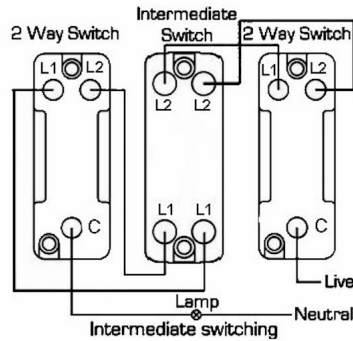

7G24R32SS-B

Hartland G2 | HARTLAND G2 RANGE | Rocker Switches

Item Image

Wiring

Dimensions

Primary Range	Hartland G2
Insert Type	2 gang 10AX Intermediate Rocker
Insert Colour	Satin Steel/Black
EAN13 Barcode	5051164002268
Commodity Code	85363010
Luckins TSI	407520837
Dimensions(Nominal)	Single: Height = 87.4mm Width = 87.4mm Depth = 4.65mm
Switched Poles	Single
Current Rating	10AX
Voltage	220/250V AC
Maximum Load	10 Amp inductive
Mains Frequency	50Hz
IP Rating	IP2XD
Contact Gap Minimum	3mm
Terminal Capacity 1	5x1mm ²
Terminal Capacity 2	4x1.5mm ²
Terminal Capacity 3	1x2.5mm ²
Terminal Capacity 4	1x4mm ² Multi-strand
Terminal Capacity 5	1x6mm ²
Earth Terminal Capacity 1	5x1mm ²
Earth Terminal Capacity 2	4x1.5mm ²
Earth Terminal Capacity 3	3x2.5mm ²
Earth Terminal Capacity 4	1x4mm ² Multi-strand
Earth Terminal Capacity 5	1x6mm ²
Product Class 1	Must be earthed
Ambient Operating Temperature	-5° to +40°C
Recommended Location	Internal Use Only
Maximum Installation Altitude	2000m
Standard/Approval	BS EN 60669-1

7G24R32SS-B

Hartland G2 | HARTLAND G2 RANGE | Rocker Switches

All products listed conform to current British or European standard and the product information is correct at the time of going to press.

All accessories are manufactured under an accredited BS EN ISO 9001 : 2015 Quality Management System.