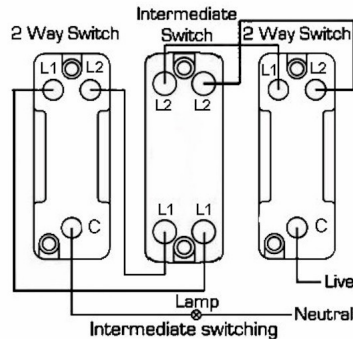

#### Dimensions

**Hamilton®**  
HARTLAND G2  
MGR32  
10AX Intermediate Rocker

Primary Range	Hartland G2
Insert Type	2 gang 10AX Intermediate Rocker
Insert Colour	Satin Steel/Quartz Grey
EAN13 Barcode	5051164002763
Commodity Code	85363010
Luckins TSI	407520840
Dimensions(Nominal)	Single: Height = 87.4mm Width = 87.4mm Depth = 4.65mm
Switched Poles	Single
Current Rating	10AX
Voltage	220/250V AC
Maximum Load	10 Amp inductive
Mains Frequency	50Hz
IP Rating	IP2XD
Contact Gap Minimum	3mm
Terminal Capacity 1	5 x1mm <sup>2</sup>
Terminal Capacity 2	4x1.5mm <sup>2</sup>
Terminal Capacity 3	1x2.5mm <sup>2</sup>
Terminal Capacity 4	1x4mm <sup>2</sup> Multi-strand
Terminal Capacity 5	1x6mm <sup>2</sup>
Earth Terminal Capacity 1	5x1mm <sup>2</sup>
Earth Terminal Capacity 2	4x1.5mm <sup>2</sup>
Earth Terminal Capacity 3	3 x2.5mm <sup>2</sup>
Earth Terminal Capacity 4	1x4mm <sup>2</sup> Multi-strand
Earth Terminal Capacity 5	1x6mm <sup>2</sup>
Product Class 1	Must be earthed
Ambient Operating Temperature	-5° to +40°C
Recommended Location	Internal Use Only
Maximum Installation Altitude	2000m
Standard/Approval	BS EN 60669-1