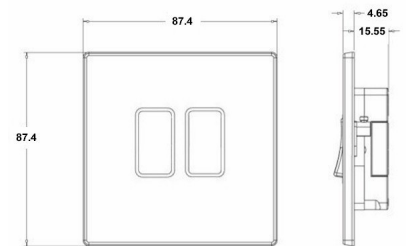

#### Item Image

#### Dimensions

**Hamilton®**  
HARTLAND G2  
MGR32  
10AX Intermediate Rocker

Primary Range	Hartland G2
Insert Type	2 gang 10AX Intermediate Rocker
Insert Colour	Satin Steel/Quartz Grey
EAN13 Barcode	5051164002763
Commodity Code	85363010
Luckins TSI	407520840
Dimensions(Nominal)	Single: Height = 87.4mm Width = 87.4mm Depth = 4.65mm
Switched Poles	Single
Current Rating	10AX
Voltage	220/250V AC
Maximum Load	10 Amp inductive
Mains Frequency	50Hz
IP Rating	IP2XD
Contact Gap Minimum	3mm
Terminal Capacity 1	5 x1mm <sup>2</sup>
Terminal Capacity 2	4x1.5mm <sup>2</sup>
Terminal Capacity 3	1x2.5mm <sup>2</sup>
Terminal Capacity 4	1x4mm <sup>2</sup> Multi-strand
Terminal Capacity 5	1x6mm <sup>2</sup>
Earth Terminal Capacity 1	5x1mm <sup>2</sup>
Earth Terminal Capacity 2	4x1.5mm <sup>2</sup>
Earth Terminal Capacity 3	3 x2.5mm <sup>2</sup>
Earth Terminal Capacity 4	1x4mm <sup>2</sup> Multi-strand
Earth Terminal Capacity 5	1x6mm <sup>2</sup>
Product Class 1	Must be earthed
Ambient Operating Temperature	-5° to +40°C
Recommended Location	Internal Use Only
Maximum Installation Altitude	2000m
Standard/Approval	BS EN 60669-1