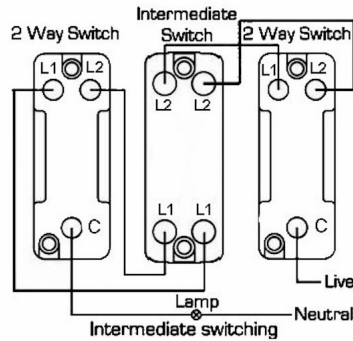

7G24R32SS-W

Hartland G2 | HARTLAND G2 RANGE | Rocker Switches

Item Image

Wiring

Dimensions

Hamilton®
HARTLAND G2
MGR32
10AX Intermediate Rocker

Primary Range	Hartland G2
Insert Type	2 gang 10AX Intermediate Rocker
Insert Colour	Satin Steel/White
EAN13 Barcode	5051164002275
Commodity Code	85363010
Luckins TSI	407520853
Dimensions(Nominal)	Single: Height = 87.4mm Width = 87.4mm Depth = 4.65mm
Switched Poles	Single
Current Rating	10AX
Voltage	220/250V AC
Maximum Load	10 Amp inductive
Mains Frequency	50Hz
IP Rating	IP2XD
Contact Gap Minimum	3mm
Terminal Capacity 1	5 x1mm ²
Terminal Capacity 2	4x1.5mm ²
Terminal Capacity 3	1x2.5mm ²
Terminal Capacity 4	1x4mm ² Multi-strand
Terminal Capacity 5	1x6mm ²
Earth Terminal Capacity 1	5x1mm ²
Earth Terminal Capacity 2	4x1.5mm ²
Earth Terminal Capacity 3	3 x2.5mm ²
Earth Terminal Capacity 4	1x4mm ² Multi-strand
Earth Terminal Capacity 5	1x6mm ²
Product Class 1	Must be earthed
Ambient Operating Temperature	-5° to +40°C
Recommended Location	Internal Use Only
Maximum Installation Altitude	2000m
Standard/Approval	BS EN 60669-1