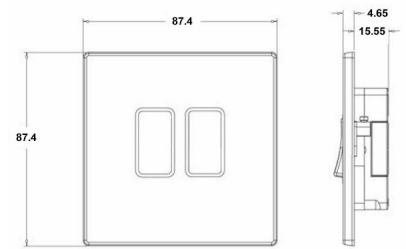

7G24R32SS-W

Hartland G2 | HARTLAND G2 RANGE | Rocker Switches

Item Image

Wiring

Dimensions

Hamilton®
HARTLAND G2
MGR32
10AX Intermediate Rocker

Primary Range	Hartland G2
Insert Type	2 gang 10AX Intermediate Rocker
Insert Colour	Satin Steel/White
EAN13 Barcode	5051164002275
Commodity Code	85363010
Luckins TSI	407520853
Dimensions(Nominal)	Single: Height = 87.4mm Width = 87.4mm Depth = 4.65mm
Switched Poles	Single
Current Rating	10AX
Voltage	220/250V AC
Maximum Load	10 Amp inductive
Mains Frequency	50Hz
IP Rating	IP2XD
Contact Gap Minimum	3mm
Terminal Capacity 1	5 x1mm ²
Terminal Capacity 2	4x1.5mm ²
Terminal Capacity 3	1x2.5mm ²
Terminal Capacity 4	1x4mm ² Multi-strand
Terminal Capacity 5	1x6mm ²
Earth Terminal Capacity 1	5x1mm ²
Earth Terminal Capacity 2	4x1.5mm ²
Earth Terminal Capacity 3	3 x2.5mm ²
Earth Terminal Capacity 4	1x4mm ² Multi-strand
Earth Terminal Capacity 5	1x6mm ²
Product Class 1	Must be earthed
Ambient Operating Temperature	-5° to +40°C
Recommended Location	Internal Use Only
Maximum Installation Altitude	2000m
Standard/Approval	BS EN 60669-1