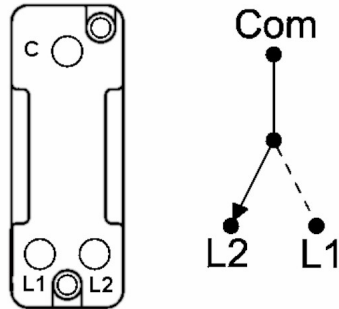

7G24RRTSS-B

Hartland G2 | HARTLAND G2 RANGE | Rocker Switches

Item Image

Wiring

Dimensions

Primary Range	Hartland G2
Insert Type	1 gang 10AX Push To Make Retractive Rocker
Insert Colour	Satin Steel/Black
EAN13 Barcode	5051164002282
Commodity Code	85363010
Luckins TSI	407520866
Dimensions(Nominal)	Single: Height = 87.4mm Width = 87.4mm Depth = 4.65mm
Switched Poles	Single
Current Rating	10AX
Voltage	220/250V AC
Maximum Load	10 Amp inductive
Mains Frequency	50Hz
IP Rating	IP2XD
Contact Gap Minimum	3mm
Terminal Capacity 1	5x1mm ²
Terminal Capacity 2	4x1.5mm ²
Terminal Capacity 3	1x2.5mm ²
Terminal Capacity 4	1x4mm ² Multi-strand
Terminal Capacity 5	1x6mm ²
Earth Terminal Capacity 1	5x1mm ²
Earth Terminal Capacity 2	4x1.5mm ²
Earth Terminal Capacity 3	3x2.5mm ²
Earth Terminal Capacity 4	1x4mm ² Multi-strand
Earth Terminal Capacity 5	1x6mm ²
Product Class 1	Must be earthed
Ambient Operating Temperature	-5° to +40°C
Recommended Location	Internal Use Only
Maximum Installation Altitude	2000m
Standard/Approval	BS EN 60669-1