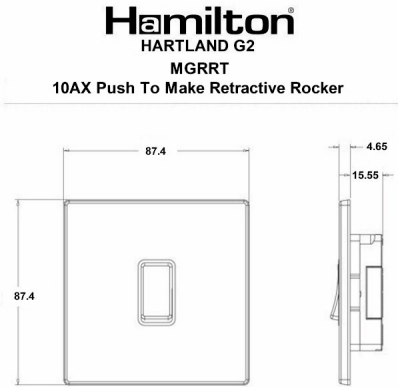

7G24RRTSS-B

Hartland G2 | HARTLAND G2 RANGE | Rocker Switches

Item Image

Wiring

Dimensions

Primary Range	Hartland G2
Insert Type	1 gang 10AX Push To Make Retractive Rocker
Insert Colour	Satin Steel/Black
EAN13 Barcode	5051164002282
Commodity Code	85363010
Luckins TSI	407520866
Dimensions(Nominal)	Single: Height = 87.4mm Width = 87.4mm Depth = 4.65mm
Switched Poles	Single
Current Rating	10AX
Voltage	220/250V AC
Maximum Load	10 Amp inductive
Mains Frequency	50Hz
IP Rating	IP2XD
Contact Gap Minimum	3mm
Terminal Capacity 1	5x1mm ²
Terminal Capacity 2	4x1.5mm ²
Terminal Capacity 3	1x2.5mm ²
Terminal Capacity 4	1x4mm ² Multi-strand
Terminal Capacity 5	1x6mm ²
Earth Terminal Capacity 1	5x1mm ²
Earth Terminal Capacity 2	4x1.5mm ²
Earth Terminal Capacity 3	3x2.5mm ²
Earth Terminal Capacity 4	1x4mm ² Multi-strand
Earth Terminal Capacity 5	1x6mm ²
Product Class 1	Must be earthed
Ambient Operating Temperature	-5° to +40°C
Recommended Location	Internal Use Only
Maximum Installation Altitude	2000m
Standard/Approval	BS EN 60669-1