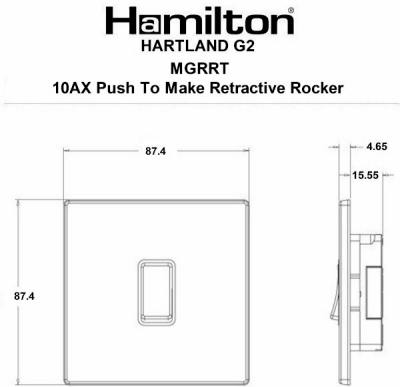

7G24RRTSS-QG

Hartland G2 | HARTLAND G2 RANGE | Rocker Switches

Item Image

Wiring

Dimensions

Primary Range	Hartland G2
Insert Type	1 gang 10AX Push To Make Retractive Rocker
Insert Colour	Satin Steel/Quartz Grey
EAN13 Barcode	5051164002770
Commodity Code	85363010
Luckins TSI	407520879
Dimensions(Nominal)	Single: Height = 87.4mm Width = 87.4mm Depth = 4.65mm
Switched Poles	Single
Current Rating	10AX
Voltage	220/250V AC
Maximum Load	10 Amp inductive
Mains Frequency	50Hz
IP Rating	IP2XD
Contact Gap Minimum	3mm
Terminal Capacity 1	5x1mm ²
Terminal Capacity 2	4x1.5mm ²
Terminal Capacity 3	1x2.5mm ²
Terminal Capacity 4	1x4mm ² Multi-strand
Terminal Capacity 5	1x6mm ²
Earth Terminal Capacity 1	5x1mm ²
Earth Terminal Capacity 2	4x1.5mm ²
Earth Terminal Capacity 3	3x2.5mm ²
Earth Terminal Capacity 4	1x4mm ² Multi-strand
Earth Terminal Capacity 5	1x6mm ²
Product Class 1	Must be earthed
Ambient Operating Temperature	-5° to +40°C
Recommended Location	Internal Use Only
Maximum Installation Altitude	2000m
Standard/Approval	BS EN 60669-1