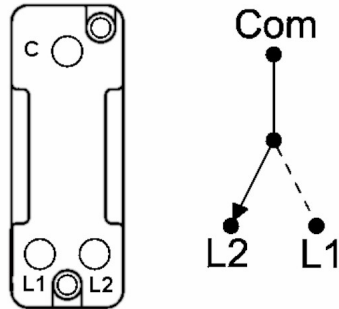

7G24RRTSS-QG

Hartland G2 | HARTLAND G2 RANGE | Rocker Switches

Item Image

Wiring

Dimensions

Primary Range	Hartland G2
Insert Type	1 gang 10AX Push To Make Retractive Rocker
Insert Colour	Satin Steel/Quartz Grey
EAN13 Barcode	5051164002770
Commodity Code	85363010
Luckins TSI	407520879
Dimensions(Nominal)	Single: Height = 87.4mm Width = 87.4mm Depth = 4.65mm
Switched Poles	Single
Current Rating	10AX
Voltage	220/250V AC
Maximum Load	10 Amp inductive
Mains Frequency	50Hz
IP Rating	IP2XD
Contact Gap Minimum	3mm
Terminal Capacity 1	5x1mm ²
Terminal Capacity 2	4x1.5mm ²
Terminal Capacity 3	1x2.5mm ²
Terminal Capacity 4	1x4mm ² Multi-strand
Terminal Capacity 5	1x6mm ²
Earth Terminal Capacity 1	5x1mm ²
Earth Terminal Capacity 2	4x1.5mm ²
Earth Terminal Capacity 3	3x2.5mm ²
Earth Terminal Capacity 4	1x4mm ² Multi-strand
Earth Terminal Capacity 5	1x6mm ²
Product Class 1	Must be earthed
Ambient Operating Temperature	-5° to +40°C
Recommended Location	Internal Use Only
Maximum Installation Altitude	2000m
Standard/Approval	BS EN 60669-1