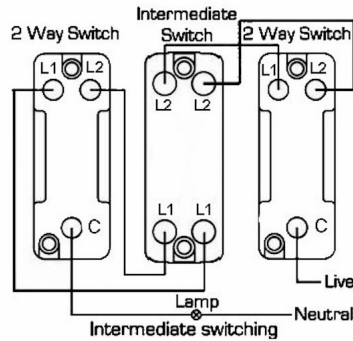

7G24T31

Hartland G2 | HARTLAND G2 RANGE | Toggle Switches

Item Image

Wiring

Dimensions

Hamilton®
HARTLAND G2
T31
Intermediate Toggle

Primary Range	Hartland G2
Insert Type	1 gang 20AX Intermediate Toggle
Insert Colour	Satin Chrome
EAN13 Barcode	5051164002503
Commodity Code	85363030
Luckins TSI	407520947
Dimensions(Nominal)	Single: Height = 87.4mm Width = 87.4mm Depth = 4.65mm
Switched Poles	Single
Current Rating	20AX
Voltage	220/250V AC
Maximum Load	20 Amp inductive
Mains Frequency	50Hz
IP Rating	IP2XD
Contact Gap Minimum	3mm
Terminal Capacity 1	5x1mm ²
Terminal Capacity 2	4x1.5mm ²
Terminal Capacity 3	2x2.5mm ²
Terminal Capacity 4	2x4mm ² Multi-strand
Terminal Capacity 5	1x6mm ²
Earth Terminal Capacity 1	6x1mm ²
Earth Terminal Capacity 2	5x1.5mm ²
Earth Terminal Capacity 3	3x2.5mm ²
Earth Terminal Capacity 4	2x4mm ² Multi-strand
Earth Terminal Capacity 5	1x6mm ²
Product Class 1	Must be earthed
Ambient Operating Temperature	-5° to +40°C
Recommended Location	Internal Use Only
Maximum Installation Altitude	2000m
Standard/Approval	BS EN 60669-1