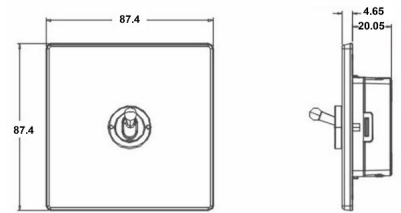

7G24T31

Hartland G2 | HARTLAND G2 RANGE | Toggle Switches

Item Image

Wiring

Dimensions

Hamilton®
HARTLAND G2
T31
Intermediate Toggle

Primary Range	Hartland G2
Insert Type	1 gang 20AX Intermediate Toggle
Insert Colour	Satin Chrome
EAN13 Barcode	5051164002503
Commodity Code	85363030
Luckins TSI	407520947
Dimensions(Nominal)	Single: Height = 87.4mm Width = 87.4mm Depth = 4.65mm
Switched Poles	Single
Current Rating	20AX
Voltage	220/250V AC
Maximum Load	20 Amp inductive
Mains Frequency	50Hz
IP Rating	IP2XD
Contact Gap Minimum	3mm
Terminal Capacity 1	5x1mm ²
Terminal Capacity 2	4x1.5mm ²
Terminal Capacity 3	2x2.5mm ²
Terminal Capacity 4	2x4mm ² Multi-strand
Terminal Capacity 5	1x6mm ²
Earth Terminal Capacity 1	6x1mm ²
Earth Terminal Capacity 2	5x1.5mm ²
Earth Terminal Capacity 3	3x2.5mm ²
Earth Terminal Capacity 4	2x4mm ² Multi-strand
Earth Terminal Capacity 5	1x6mm ²
Product Class 1	Must be earthed
Ambient Operating Temperature	-5° to +40°C
Recommended Location	Internal Use Only
Maximum Installation Altitude	2000m
Standard/Approval	BS EN 60669-1