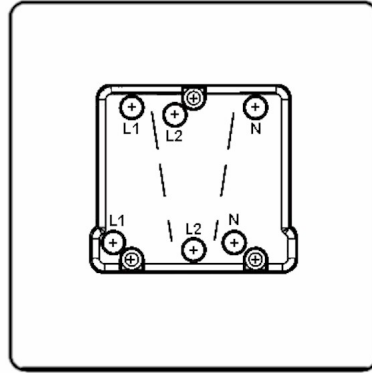

7G24TPBL-B

Hartland G2 | HARTLAND G2 RANGE | Rocker Switches

Item Image

Wiring

Dimensions

Primary Range	Hartland G2
Insert Type	1 gang 10A Triple Pole Rocker
Insert Colour	Black/Black
EAN13 Barcode	5051164002558
Commodity Code	85363010
Luckins TSI	407520950
Dimensions(Nominal)	Single: Height = 87.4mm Width = 87.4mm Depth = 4.65mm
Switched Poles	Triple
Current Rating	10A
Voltage	220/250V AC
Maximum Load	10 Amp resistive
Mains Frequency	50Hz
IP Rating	IP2XD
Contact Gap Minimum	3mm
Terminal Capacity 1	5 x1mm ²
Terminal Capacity 2	4x1.5mm ²
Terminal Capacity 3	1x2.5mm ²
Terminal Capacity 4	1x4mm ² Multi-strand
Terminal Capacity 5	1x6mm ²
Earth Terminal Capacity 1	5x1mm ²
Earth Terminal Capacity 2	4x1.5mm ²
Earth Terminal Capacity 3	3 x2.5mm ²
Earth Terminal Capacity 4	1x4mm ² Multi-strand
Earth Terminal Capacity 5	1x6mm ²
Product Class 1	Must be earthed
Ambient Operating Temperature	-5° to +40°C
Recommended Location	Internal Use Only
Maximum Installation Altitude	2000m
Standard/Approval	BS EN 60669-1