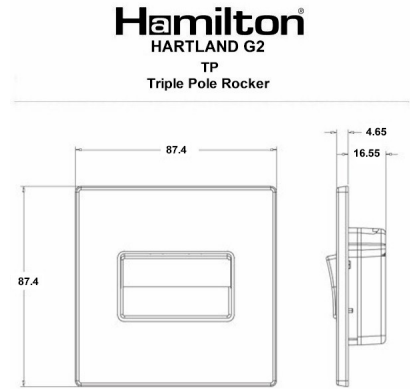

7G24TPBL-B

Hartland G2 | HARTLAND G2 RANGE | Rocker Switches

Item Image

Wiring

Dimensions

Primary Range	Hartland G2
Insert Type	1 gang 10A Triple Pole Rocker
Insert Colour	Black/Black
EAN13 Barcode	5051164002558
Commodity Code	85363010
Luckins TSI	407520950
Dimensions(Nominal)	Single: Height = 87.4mm Width = 87.4mm Depth = 4.65mm
Switched Poles	Triple
Current Rating	10A
Voltage	220/250V AC
Maximum Load	10 Amp resistive
Mains Frequency	50Hz
IP Rating	IP2XD
Contact Gap Minimum	3mm
Terminal Capacity 1	5 x1mm ²
Terminal Capacity 2	4x1.5mm ²
Terminal Capacity 3	1x2.5mm ²
Terminal Capacity 4	1x4mm ² Multi-strand
Terminal Capacity 5	1x6mm ²
Earth Terminal Capacity 1	5x1mm ²
Earth Terminal Capacity 2	4x1.5mm ²
Earth Terminal Capacity 3	3 x2.5mm ²
Earth Terminal Capacity 4	1x4mm ² Multi-strand
Earth Terminal Capacity 5	1x6mm ²
Product Class 1	Must be earthed
Ambient Operating Temperature	-5° to +40°C
Recommended Location	Internal Use Only
Maximum Installation Altitude	2000m
Standard/Approval	BS EN 60669-1