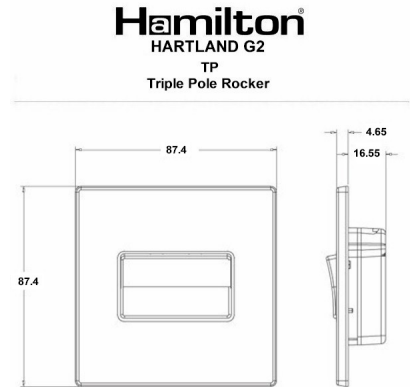

### Hartland G2 | HARTLAND G2 RANGE | Rocker Switches

Item Image

Wiring

Dimensions

Primary Range	Hartland G2
Insert Type	1 gang 10A Triple Pole Rocker
Insert Colour	Quartz Grey/Quartz Grey
EAN13 Barcode	5051164024246
Commodity Code	85363010
Luckins TSI	423771987
Dimensions(Nominal)	Single: Height = 87.4mm Width = 87.4mm Depth = 4.65mm
Switched Poles	Triple
Current Rating	10A
Voltage	220/250V AC
Maximum Load	10 Amp resistive
Mains Frequency	50Hz
IP Rating	IP2XD
Contact Gap Minimum	3mm
Terminal Capacity 1	5x1mm <sup>2</sup>
Terminal Capacity 2	4x1.5mm <sup>2</sup>
Terminal Capacity 3	1x2.5mm <sup>2</sup>
Terminal Capacity 4	1x4mm <sup>2</sup> Multi-strand
Terminal Capacity 5	1x6mm <sup>2</sup>
Earth Terminal Capacity 1	5x1mm <sup>2</sup>
Earth Terminal Capacity 2	4x1.5mm <sup>2</sup>
Earth Terminal Capacity 3	3x2.5mm <sup>2</sup>
Earth Terminal Capacity 4	1x4mm <sup>2</sup> Multi-strand
Earth Terminal Capacity 5	1x6mm <sup>2</sup>
Product Class 1	Must be earthed
Ambient Operating Temperature	-5° to +40°C
Recommended Location	Internal Use Only
Maximum Installation Altitude	2000m
Standard/Approval	BS EN 60669-1