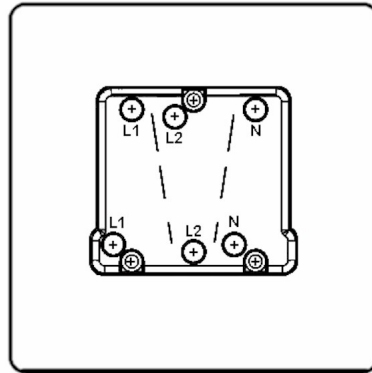

### Hartland G2 | HARTLAND G2 RANGE | Rocker Switches

Item Image

Wiring

Dimensions

Primary Range	Hartland G2
Insert Type	1 gang 10A Triple Pole Rocker
Insert Colour	Quartz Grey/Quartz Grey
EAN13 Barcode	5051164024246
Commodity Code	85363010
Luckins TSI	423771987
Dimensions(Nominal)	Single: Height = 87.4mm Width = 87.4mm Depth = 4.65mm
Switched Poles	Triple
Current Rating	10A
Voltage	220/250V AC
Maximum Load	10 Amp resistive
Mains Frequency	50Hz
IP Rating	IP2XD
Contact Gap Minimum	3mm
Terminal Capacity 1	5x1mm <sup>2</sup>
Terminal Capacity 2	4x1.5mm <sup>2</sup>
Terminal Capacity 3	1x2.5mm <sup>2</sup>
Terminal Capacity 4	1x4mm <sup>2</sup> Multi-strand
Terminal Capacity 5	1x6mm <sup>2</sup>
Earth Terminal Capacity 1	5x1mm <sup>2</sup>
Earth Terminal Capacity 2	4x1.5mm <sup>2</sup>
Earth Terminal Capacity 3	3x2.5mm <sup>2</sup>
Earth Terminal Capacity 4	1x4mm <sup>2</sup> Multi-strand
Earth Terminal Capacity 5	1x6mm <sup>2</sup>
Product Class 1	Must be earthed
Ambient Operating Temperature	-5° to +40°C
Recommended Location	Internal Use Only
Maximum Installation Altitude	2000m
Standard/Approval	BS EN 60669-1