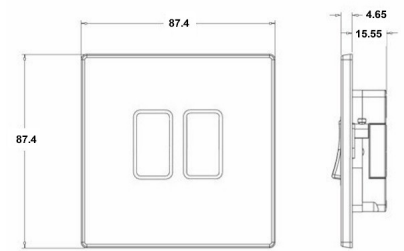

#### Item Image

#### Dimensions

**Hamilton®**  
HARTLAND G2

R22  
2 Way Rocker

Primary Range	Hartland G2
Insert Type	2 gang 10AX 2 Way Rocker
Insert Colour	Bright Chrome/Quartz Grey
EAN13 Barcode	5051164001575
Commodity Code	85363010
Luckins TSI	407520277
Dimensions(Nominal)	Single: Height = 87.4mm Width = 87.4mm Depth = 4.65mm
Switched Poles	Single
Current Rating	10AX
Voltage	220/250V AC
Maximum Load	10 Amp inductive
Mains Frequency	50Hz
IP Rating	IP2XD
Contact Gap Minimum	3mm
Terminal Capacity 1	5x1mm <sup>2</sup>
Terminal Capacity 2	4x1.5mm <sup>2</sup>
Terminal Capacity 3	1x2.5mm <sup>2</sup>
Terminal Capacity 4	1x4mm <sup>2</sup> Multi-strand
Terminal Capacity 5	1x6mm <sup>2</sup>
Earth Terminal Capacity 1	5x1mm <sup>2</sup>
Earth Terminal Capacity 2	4x1.5mm <sup>2</sup>
Earth Terminal Capacity 3	3x2.5mm <sup>2</sup>
Earth Terminal Capacity 4	1x4mm <sup>2</sup> Multi-strand
Earth Terminal Capacity 5	1x6mm <sup>2</sup>
Product Class 1	Must be earthed
Ambient Operating Temperature	-5° to +40°C
Recommended Location	Internal Use Only
Maximum Installation Altitude	2000m
Standard/Approval	BS EN 60669-1