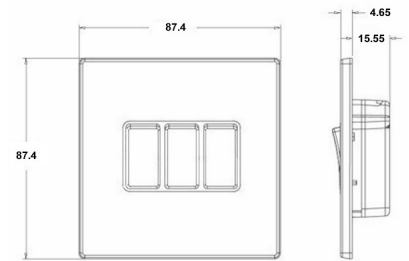

#### Item Image

#### Dimensions

**Hamilton®**  
HARTLAND G2  
R23  
2 Way Rocker

Primary Range	Hartland G2
Insert Type	3 gang 10AX 2 Way Rocker
Insert Colour	Bright Chrome/Black
EAN13 Barcode	5051164000912
Commodity Code	85363010
Luckins TSI	407520293
Dimensions(Nominal)	Single: Height = 87.4mm Width = 87.4mm Depth = 4.65mm
Switched Poles	Single
Current Rating	10AX
Voltage	220/250V AC
Maximum Load	10 Amp inductive
Mains Frequency	50Hz
IP Rating	IP2XD
Contact Gap Minimum	3mm
Terminal Capacity 1	5x1mm <sup>2</sup>
Terminal Capacity 2	4x1.5mm <sup>2</sup>
Terminal Capacity 3	1x2.5mm <sup>2</sup>
Terminal Capacity 4	1x4mm <sup>2</sup> Multi-strand
Terminal Capacity 5	1x6mm <sup>2</sup>
Earth Terminal Capacity 1	5x1mm <sup>2</sup>
Earth Terminal Capacity 2	4x1.5mm <sup>2</sup>
Earth Terminal Capacity 3	3x2.5mm <sup>2</sup>
Earth Terminal Capacity 4	1x4mm <sup>2</sup> Multi-strand
Earth Terminal Capacity 5	1x6mm <sup>2</sup>
Product Class 1	Must be earthed
Ambient Operating Temperature	-5° to +40°C
Recommended Location	Internal Use Only
Maximum Installation Altitude	2000m
Standard/Approval	BS EN 60669-1