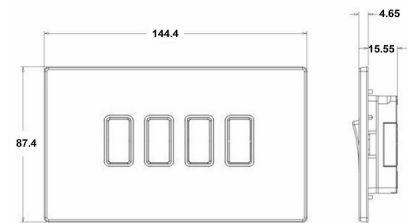

#### Item Image

#### Dimensions

**Hamilton®**  
HARTLAND G2  
R24  
2 Way Rocker

Primary Range	Hartland G2
Insert Type	4 gang 10AX 2 Way Rocker
Insert Colour	Bright Chrome/Black
EAN13 Barcode	5051164000936
Commodity Code	85363010
Luckins TSI	407520329
Dimensions(Nominal)	Double: Height = 87.4mm Width = 144.4mm Depth = 4.65mm
Switched Poles	Single
Current Rating	10AX
Voltage	220/250V AC
Maximum Load	10 Amp inductive
Mains Frequency	50Hz
IP Rating	IP2XD
Contact Gap Minimum	3mm
Terminal Capacity 1	5x1mm <sup>2</sup>
Terminal Capacity 2	4x1.5mm <sup>2</sup>
Terminal Capacity 3	1x2.5mm <sup>2</sup>
Terminal Capacity 4	1x4mm <sup>2</sup> Multi-strand
Terminal Capacity 5	1x6mm <sup>2</sup>
Earth Terminal Capacity 1	5x1mm <sup>2</sup>
Earth Terminal Capacity 2	4x1.5mm <sup>2</sup>
Earth Terminal Capacity 3	3x2.5mm <sup>2</sup>
Earth Terminal Capacity 4	1x4mm <sup>2</sup> Multi-strand
Earth Terminal Capacity 5	1x6mm <sup>2</sup>
Product Class 1	Must be earthed
Ambient Operating Temperature	-5° to +40°C
Recommended Location	Internal Use Only
Maximum Installation Altitude	2000m
Standard/Approval	BS EN 60669-1