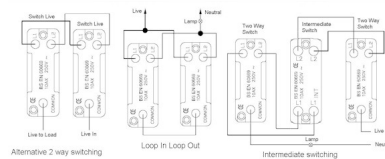

#### Dimensions

**Hamilton®**  
HARTLAND G2  
R24  
2 Way Rocker

Primary Range	Hartland G2
Insert Type	4 gang 10AX 2 Way Rocker
Insert Colour	Bright Chrome/Black
EAN13 Barcode	5051164000936
Commodity Code	85363010
Luckins TSI	407520329
Dimensions(Nominal)	Double: Height = 87.4mm Width = 144.4mm Depth = 4.65mm
Switched Poles	Single
Current Rating	10AX
Voltage	220/250V AC
Maximum Load	10 Amp inductive
Mains Frequency	50Hz
IP Rating	IP2XD
Contact Gap Minimum	3mm
Terminal Capacity 1	5x1mm <sup>2</sup>
Terminal Capacity 2	4x1.5mm <sup>2</sup>
Terminal Capacity 3	1x2.5mm <sup>2</sup>
Terminal Capacity 4	1x4mm <sup>2</sup> Multi-strand
Terminal Capacity 5	1x6mm <sup>2</sup>
Earth Terminal Capacity 1	5x1mm <sup>2</sup>
Earth Terminal Capacity 2	4x1.5mm <sup>2</sup>
Earth Terminal Capacity 3	3x2.5mm <sup>2</sup>
Earth Terminal Capacity 4	1x4mm <sup>2</sup> Multi-strand
Earth Terminal Capacity 5	1x6mm <sup>2</sup>
Product Class 1	Must be earthed
Ambient Operating Temperature	-5° to +40°C
Recommended Location	Internal Use Only
Maximum Installation Altitude	2000m
Standard/Approval	BS EN 60669-1