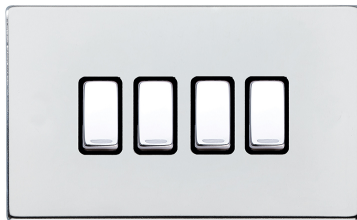

7G27R24BC-B

Hartland G2 | HARTLAND G2 RANGE | Rocker Switches

Item Image