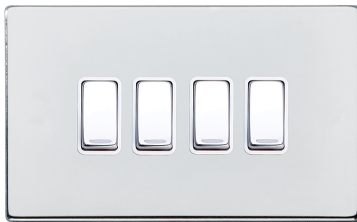

7G27R24BC-W

Hartland G2 | HARTLAND G2 RANGE | Rocker Switches

Item Image

Wiring

Dimensions

Hamilton®
HARTLAND G2
R24
2 Way Rocker

Primary Range	Hartland G2
Insert Type	4 gang 10AX 2 Way Rocker
Insert Colour	Bright Chrome/White
EAN13 Barcode	5051164000943
Commodity Code	85363010
Luckins TSI	407520345
Dimensions(Nominal)	Double: Height = 87.4mm Width = 144.4mm Depth = 4.65mm
Switched Poles	Single
Current Rating	10AX
Voltage	220/250V AC
Maximum Load	10 Amp inductive
Mains Frequency	50Hz
IP Rating	IP2XD
Contact Gap Minimum	3mm
Terminal Capacity 1	5x1mm ²
Terminal Capacity 2	4x1.5mm ²
Terminal Capacity 3	1x2.5mm ²
Terminal Capacity 4	1x4mm ² Multi-strand
Terminal Capacity 5	1x6mm ²
Earth Terminal Capacity 1	5x1mm ²
Earth Terminal Capacity 2	4x1.5mm ²
Earth Terminal Capacity 3	3x2.5mm ²
Earth Terminal Capacity 4	1x4mm ² Multi-strand
Earth Terminal Capacity 5	1x6mm ²
Product Class 1	Must be earthed
Ambient Operating Temperature	-5° to +40°C
Recommended Location	Internal Use Only
Maximum Installation Altitude	2000m
Standard/Approval	BS EN 60669-1