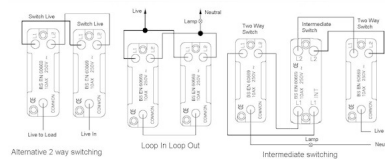

7G27R24BC-W

Hartland G2 | HARTLAND G2 RANGE | Rocker Switches

Item Image

Wiring

Dimensions

Hamilton®
HARTLAND G2
R24
2 Way Rocker

Primary Range	Hartland G2
Insert Type	4 gang 10AX 2 Way Rocker
Insert Colour	Bright Chrome/White
EAN13 Barcode	5051164000943
Commodity Code	85363010
Luckins TSI	407520345
Dimensions(Nominal)	Double: Height = 87.4mm Width = 144.4mm Depth = 4.65mm
Switched Poles	Single
Current Rating	10AX
Voltage	220/250V AC
Maximum Load	10 Amp inductive
Mains Frequency	50Hz
IP Rating	IP2XD
Contact Gap Minimum	3mm
Terminal Capacity 1	5x1mm ²
Terminal Capacity 2	4x1.5mm ²
Terminal Capacity 3	1x2.5mm ²
Terminal Capacity 4	1x4mm ² Multi-strand
Terminal Capacity 5	1x6mm ²
Earth Terminal Capacity 1	5x1mm ²
Earth Terminal Capacity 2	4x1.5mm ²
Earth Terminal Capacity 3	3x2.5mm ²
Earth Terminal Capacity 4	1x4mm ² Multi-strand
Earth Terminal Capacity 5	1x6mm ²
Product Class 1	Must be earthed
Ambient Operating Temperature	-5° to +40°C
Recommended Location	Internal Use Only
Maximum Installation Altitude	2000m
Standard/Approval	BS EN 60669-1