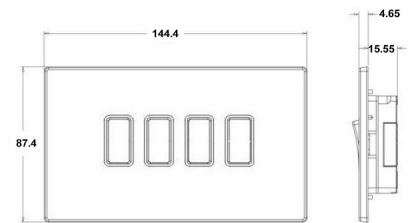

7G27R24BC-W

Hartland G2 | HARTLAND G2 RANGE | Rocker Switches

Item Image

Wiring

Dimensions

Hamilton®
HARTLAND G2
R24
2 Way Rocker

Primary Range	Hartland G2
Insert Type	4 gang 10AX 2 Way Rocker
Insert Colour	Bright Chrome/White
EAN13 Barcode	5051164000943
Commodity Code	85363010
Luckins TSI	407520345
Dimensions(Nominal)	Double: Height = 87.4mm Width = 144.4mm Depth = 4.65mm
Switched Poles	Single
Current Rating	10AX
Voltage	220/250V AC
Maximum Load	10 Amp inductive
Mains Frequency	50Hz
IP Rating	IP2XD
Contact Gap Minimum	3mm
Terminal Capacity 1	5x1mm ²
Terminal Capacity 2	4x1.5mm ²
Terminal Capacity 3	1x2.5mm ²
Terminal Capacity 4	1x4mm ² Multi-strand
Terminal Capacity 5	1x6mm ²
Earth Terminal Capacity 1	5x1mm ²
Earth Terminal Capacity 2	4x1.5mm ²
Earth Terminal Capacity 3	3x2.5mm ²
Earth Terminal Capacity 4	1x4mm ² Multi-strand
Earth Terminal Capacity 5	1x6mm ²
Product Class 1	Must be earthed
Ambient Operating Temperature	-5° to +40°C
Recommended Location	Internal Use Only
Maximum Installation Altitude	2000m
Standard/Approval	BS EN 60669-1