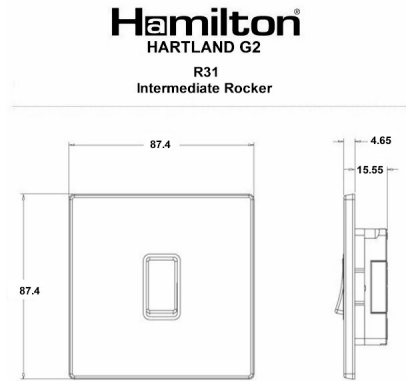

#### Item Image

#### Dimensions

Primary Range	Hartland G2
Insert Type	1 gang 10AX Intermediate Rocker
Insert Colour	Bright Chrome/Black
EAN13 Barcode	5051164000950
Commodity Code	85363010
Luckins TSI	407520358
Dimensions(Nominal)	Single: Height = 87.4mm Width = 87.4mm Depth = 4.65mm
Switched Poles	Single
Current Rating	10AX
Voltage	220/250V AC
Maximum Load	10 Amp inductive
Mains Frequency	50Hz
IP Rating	IP2XD
Contact Gap Minimum	3mm
Terminal Capacity 1	5x1mm <sup>2</sup>
Terminal Capacity 2	4x1.5mm <sup>2</sup>
Terminal Capacity 3	1x2.5mm <sup>2</sup>
Terminal Capacity 4	1x4mm <sup>2</sup> Multi-strand
Terminal Capacity 5	1x6mm <sup>2</sup>
Earth Terminal Capacity 1	5x1mm <sup>2</sup>
Earth Terminal Capacity 2	4x1.5mm <sup>2</sup>
Earth Terminal Capacity 3	3x2.5mm <sup>2</sup>
Earth Terminal Capacity 4	1x4mm <sup>2</sup> Multi-strand
Earth Terminal Capacity 5	1x6mm <sup>2</sup>
Product Class 1	Must be earthed
Ambient Operating Temperature	-5° to +40°C
Recommended Location	Internal Use Only
Maximum Installation Altitude	2000m
Standard/Approval	BS EN 60669-1