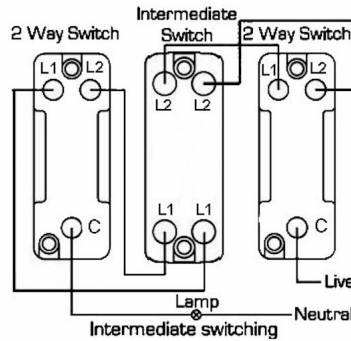

#### Dimensions

Primary Range	Hartland G2
Insert Type	1 gang 10AX Intermediate Rocker
Insert Colour	Bright Chrome/Black
EAN13 Barcode	5051164000950
Commodity Code	85363010
Luckins TSI	407520358
Dimensions(Nominal)	Single: Height = 87.4mm Width = 87.4mm Depth = 4.65mm
Switched Poles	Single
Current Rating	10AX
Voltage	220/250V AC
Maximum Load	10 Amp inductive
Mains Frequency	50Hz
IP Rating	IP2XD
Contact Gap Minimum	3mm
Terminal Capacity 1	5x1mm <sup>2</sup>
Terminal Capacity 2	4x1.5mm <sup>2</sup>
Terminal Capacity 3	1x2.5mm <sup>2</sup>
Terminal Capacity 4	1x4mm <sup>2</sup> Multi-strand
Terminal Capacity 5	1x6mm <sup>2</sup>
Earth Terminal Capacity 1	5x1mm <sup>2</sup>
Earth Terminal Capacity 2	4x1.5mm <sup>2</sup>
Earth Terminal Capacity 3	3x2.5mm <sup>2</sup>
Earth Terminal Capacity 4	1x4mm <sup>2</sup> Multi-strand
Earth Terminal Capacity 5	1x6mm <sup>2</sup>
Product Class 1	Must be earthed
Ambient Operating Temperature	-5° to +40°C
Recommended Location	Internal Use Only
Maximum Installation Altitude	2000m
Standard/Approval	BS EN 60669-1