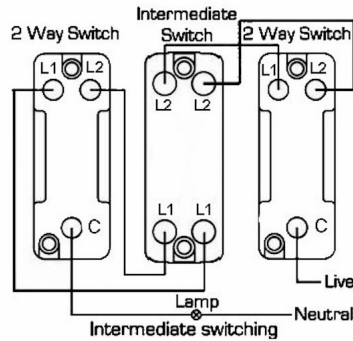

7G27R31BC-W

Hartland G2 | HARTLAND G2 RANGE | Rocker Switches

Item Image

Wiring

Dimensions

Primary Range	Hartland G2
Insert Type	1 gang 10AX Intermediate Rocker
Insert Colour	Bright Chrome/White
EAN13 Barcode	5051164000967
Commodity Code	85363010
Luckins TSI	407520387
Dimensions(Nominal)	Single: Height = 87.4mm Width = 87.4mm Depth = 4.65mm
Switched Poles	Single
Current Rating	10AX
Voltage	220/250V AC
Maximum Load	10 Amp inductive
Mains Frequency	50Hz
IP Rating	IP2XD
Contact Gap Minimum	3mm
Terminal Capacity 1	5x1mm ²
Terminal Capacity 2	4x1.5mm ²
Terminal Capacity 3	1x2.5mm ²
Terminal Capacity 4	1x4mm ² Multi-strand
Terminal Capacity 5	1x6mm ²
Earth Terminal Capacity 1	5x1mm ²
Earth Terminal Capacity 2	4x1.5mm ²
Earth Terminal Capacity 3	3x2.5mm ²
Earth Terminal Capacity 4	1x4mm ² Multi-strand
Earth Terminal Capacity 5	1x6mm ²
Product Class 1	Must be earthed
Ambient Operating Temperature	-5° to +40°C
Recommended Location	Internal Use Only
Maximum Installation Altitude	2000m
Standard/Approval	BS EN 60669-1

7G27R31BC-W

Hartland G2 | HARTLAND G2 RANGE | Rocker Switches

All products listed conform to current British or European standard and the product information is correct at the time of going to press.

All accessories are manufactured under an accredited BS EN ISO 9001 : 2015 Quality Management System.