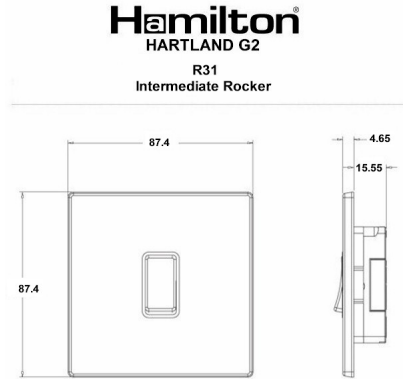

7G27R31BC-W

Hartland G2 | HARTLAND G2 RANGE | Rocker Switches

Item Image

Wiring

Dimensions

Primary Range	Hartland G2
Insert Type	1 gang 10AX Intermediate Rocker
Insert Colour	Bright Chrome/White
EAN13 Barcode	5051164000967
Commodity Code	85363010
Luckins TSI	407520387
Dimensions(Nominal)	Single: Height = 87.4mm Width = 87.4mm Depth = 4.65mm
Switched Poles	Single
Current Rating	10AX
Voltage	220/250V AC
Maximum Load	10 Amp inductive
Mains Frequency	50Hz
IP Rating	IP2XD
Contact Gap Minimum	3mm
Terminal Capacity 1	5x1mm ²
Terminal Capacity 2	4x1.5mm ²
Terminal Capacity 3	1x2.5mm ²
Terminal Capacity 4	1x4mm ² Multi-strand
Terminal Capacity 5	1x6mm ²
Earth Terminal Capacity 1	5x1mm ²
Earth Terminal Capacity 2	4x1.5mm ²
Earth Terminal Capacity 3	3x2.5mm ²
Earth Terminal Capacity 4	1x4mm ² Multi-strand
Earth Terminal Capacity 5	1x6mm ²
Product Class 1	Must be earthed
Ambient Operating Temperature	-5° to +40°C
Recommended Location	Internal Use Only
Maximum Installation Altitude	2000m
Standard/Approval	BS EN 60669-1

7G27R31BC-W

Hartland G2 | HARTLAND G2 RANGE | Rocker Switches

All products listed conform to current British or European standard and the product information is correct at the time of going to press.

All accessories are manufactured under an accredited BS EN ISO 9001 : 2015 Quality Management System.