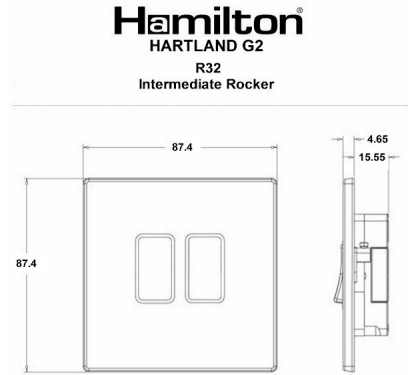

7G27R32BC-QG

Hartland G2 | HARTLAND G2 RANGE | Rocker Switches

Item Image

Wiring

Dimensions

Primary Range	Hartland G2
Insert Type	2 gang 10AX Intermediate Rocker
Insert Colour	Bright Chrome/Quartz Grey
EAN13 Barcode	5051164001612
Commodity Code	85363010
Luckins TSI	407520400
Dimensions(Nominal)	Single: Height = 87.4mm Width = 87.4mm Depth = 4.65mm
Switched Poles	Single
Current Rating	10AX
Voltage	220/250V AC
Maximum Load	10 Amp inductive
Mains Frequency	50Hz
IP Rating	IP2XD
Contact Gap Minimum	3mm
Terminal Capacity 1	5 x1mm ²
Terminal Capacity 2	4x1.5mm ²
Terminal Capacity 3	1x2.5mm ²
Terminal Capacity 4	1x4mm ² Multi-strand
Terminal Capacity 5	1x6mm ²
Earth Terminal Capacity 1	5x1mm ²
Earth Terminal Capacity 2	4x1.5mm ²
Earth Terminal Capacity 3	3 x2.5mm ²
Earth Terminal Capacity 4	1x4mm ² Multi-strand
Earth Terminal Capacity 5	1x6mm ²
Product Class 1	Must be earthed
Ambient Operating Temperature	-5° to +40°C
Recommended Location	Internal Use Only
Maximum Installation Altitude	2000m
Standard/Approval	BS EN 60669-1