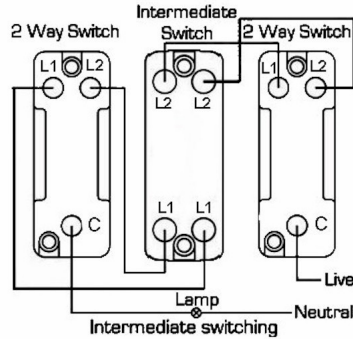

7G27R32BC-QG

Hartland G2 | HARTLAND G2 RANGE | Rocker Switches

Item Image

Wiring

Dimensions

Primary Range	Hartland G2
Insert Type	2 gang 10AX Intermediate Rocker
Insert Colour	Bright Chrome/Quartz Grey
EAN13 Barcode	5051164001612
Commodity Code	85363010
Luckins TSI	407520400
Dimensions(Nominal)	Single: Height = 87.4mm Width = 87.4mm Depth = 4.65mm
Switched Poles	Single
Current Rating	10AX
Voltage	220/250V AC
Maximum Load	10 Amp inductive
Mains Frequency	50Hz
IP Rating	IP2XD
Contact Gap Minimum	3mm
Terminal Capacity 1	5 x1mm ²
Terminal Capacity 2	4x1.5mm ²
Terminal Capacity 3	1x2.5mm ²
Terminal Capacity 4	1x4mm ² Multi-strand
Terminal Capacity 5	1x6mm ²
Earth Terminal Capacity 1	5x1mm ²
Earth Terminal Capacity 2	4x1.5mm ²
Earth Terminal Capacity 3	3 x2.5mm ²
Earth Terminal Capacity 4	1x4mm ² Multi-strand
Earth Terminal Capacity 5	1x6mm ²
Product Class 1	Must be earthed
Ambient Operating Temperature	-5° to +40°C
Recommended Location	Internal Use Only
Maximum Installation Altitude	2000m
Standard/Approval	BS EN 60669-1