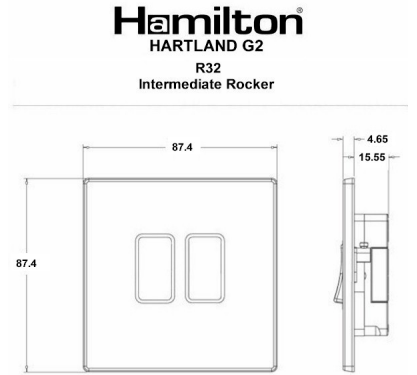

#### Item Image

#### Dimensions

Primary Range	Hartland G2
Insert Type	2 gang 10AX Intermediate Rocker
Insert Colour	Bright Chrome/White
EAN13 Barcode	5051164001322
Commodity Code	85363010
Luckins TSI	407520413
Dimensions(Nominal)	Single: Height = 87.4mm Width = 87.4mm Depth = 4.65mm
Switched Poles	Single
Current Rating	10AX
Voltage	220/250V AC
Maximum Load	10 Amp inductive
Mains Frequency	50Hz
IP Rating	IP2XD
Contact Gap Minimum	3mm
Terminal Capacity 1	5 x1mm <sup>2</sup>
Terminal Capacity 2	4x1.5mm <sup>2</sup>
Terminal Capacity 3	1x2.5mm <sup>2</sup>
Terminal Capacity 4	1x4mm <sup>2</sup> Multi-strand
Terminal Capacity 5	1x6mm <sup>2</sup>
Earth Terminal Capacity 1	5x1mm <sup>2</sup>
Earth Terminal Capacity 2	4x1.5mm <sup>2</sup>
Earth Terminal Capacity 3	3 x2.5mm <sup>2</sup>
Earth Terminal Capacity 4	1x4mm <sup>2</sup> Multi-strand
Earth Terminal Capacity 5	1x6mm <sup>2</sup>
Product Class 1	Must be earthed
Ambient Operating Temperature	-5° to +40°C
Recommended Location	Internal Use Only
Maximum Installation Altitude	2000m
Standard/Approval	BS EN 60669-1