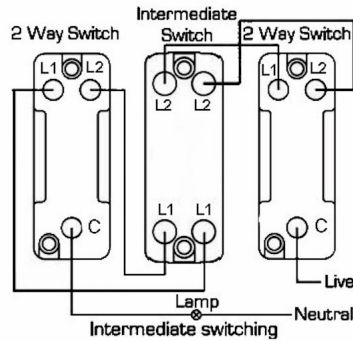

#### Dimensions

Primary Range	Hartland G2
Insert Type	2 gang 10AX Intermediate Rocker
Insert Colour	Bright Chrome/White
EAN13 Barcode	5051164001322
Commodity Code	85363010
Luckins TSI	407520413
Dimensions(Nominal)	Single: Height = 87.4mm Width = 87.4mm Depth = 4.65mm
Switched Poles	Single
Current Rating	10AX
Voltage	220/250V AC
Maximum Load	10 Amp inductive
Mains Frequency	50Hz
IP Rating	IP2XD
Contact Gap Minimum	3mm
Terminal Capacity 1	5 x1mm <sup>2</sup>
Terminal Capacity 2	4x1.5mm <sup>2</sup>
Terminal Capacity 3	1x2.5mm <sup>2</sup>
Terminal Capacity 4	1x4mm <sup>2</sup> Multi-strand
Terminal Capacity 5	1x6mm <sup>2</sup>
Earth Terminal Capacity 1	5x1mm <sup>2</sup>
Earth Terminal Capacity 2	4x1.5mm <sup>2</sup>
Earth Terminal Capacity 3	3 x2.5mm <sup>2</sup>
Earth Terminal Capacity 4	1x4mm <sup>2</sup> Multi-strand
Earth Terminal Capacity 5	1x6mm <sup>2</sup>
Product Class 1	Must be earthed
Ambient Operating Temperature	-5° to +40°C
Recommended Location	Internal Use Only
Maximum Installation Altitude	2000m
Standard/Approval	BS EN 60669-1