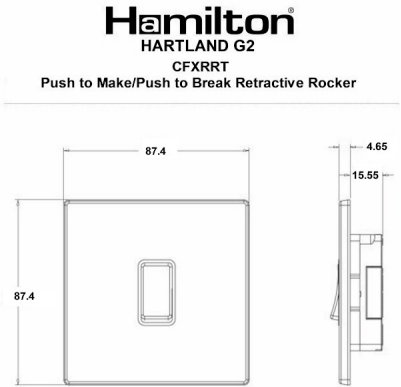

#### Item Image

#### Dimensions

Primary Range	Hartland G2
Insert Type	1 gang 10AX Push To Make Retractive Rocker
Insert Colour	Bright Chrome/White
EAN13 Barcode	5051164001346
Commodity Code	85363010
Luckins TSI	407520442
Dimensions(Nominal)	Single: Height = 87.4mm Width = 87.4mm Depth = 4.65mm
Switched Poles	Single
Current Rating	10AX
Voltage	220/250V AC
Maximum Load	10 Amp inductive
Mains Frequency	50Hz
IP Rating	IP2XD
Contact Gap Minimum	3mm
Terminal Capacity 1	5x1mm <sup>2</sup>
Terminal Capacity 2	4x1.5mm <sup>2</sup>
Terminal Capacity 3	1x2.5mm <sup>2</sup>
Terminal Capacity 4	1x4mm <sup>2</sup> Multi-strand
Terminal Capacity 5	1x6mm <sup>2</sup>
Earth Terminal Capacity 1	5x1mm <sup>2</sup>
Earth Terminal Capacity 2	4x1.5mm <sup>2</sup>
Earth Terminal Capacity 3	3x2.5mm <sup>2</sup>
Earth Terminal Capacity 4	1x4mm <sup>2</sup> Multi-strand
Earth Terminal Capacity 5	1x6mm <sup>2</sup>
Product Class 1	Must be earthed
Ambient Operating Temperature	-5° to +40°C
Recommended Location	Internal Use Only
Maximum Installation Altitude	2000m
Standard/Approval	BS EN 60669-1