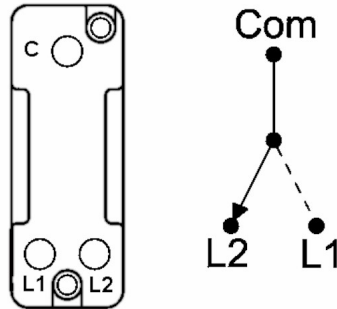

## 7G27RRTBC-W

#### Item Image

#### Dimensions

Primary Range	Hartland G2
Insert Type	1 gang 10AX Push To Make Retractive Rocker
Insert Colour	Bright Chrome/White
EAN13 Barcode	5051164001346
Commodity Code	85363010
Luckins TSI	407520442
Dimensions(Nominal)	Single: Height = 87.4mm Width = 87.4mm Depth = 4.65mm
Switched Poles	Single
Current Rating	10AX
Voltage	220/250V AC
Maximum Load	10 Amp inductive
Mains Frequency	50Hz
IP Rating	IP2XD
Contact Gap Minimum	3mm
Terminal Capacity 1	5x1mm <sup>2</sup>
Terminal Capacity 2	4x1.5mm <sup>2</sup>
Terminal Capacity 3	1x2.5mm <sup>2</sup>
Terminal Capacity 4	1x4mm <sup>2</sup> Multi-strand
Terminal Capacity 5	1x6mm <sup>2</sup>
Earth Terminal Capacity 1	5x1mm <sup>2</sup>
Earth Terminal Capacity 2	4x1.5mm <sup>2</sup>
Earth Terminal Capacity 3	3x2.5mm <sup>2</sup>
Earth Terminal Capacity 4	1x4mm <sup>2</sup> Multi-strand
Earth Terminal Capacity 5	1x6mm <sup>2</sup>
Product Class 1	Must be earthed
Ambient Operating Temperature	-5° to +40°C
Recommended Location	Internal Use Only
Maximum Installation Altitude	2000m
Standard/Approval	BS EN 60669-1