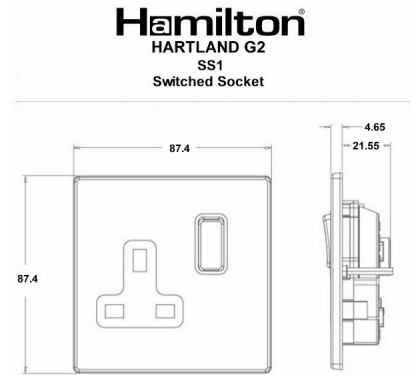

#### Item Image

#### Dimensions

Primary Range	Hartland G2
Insert Type	1 gang 13A Double Pole Switched Socket
Insert Colour	Bright Chrome/Black
EAN13 Barcode	5051164001018
Commodity Code	85363010
Luckins TSI	407518878
Dimensions(Nominal)	Single: Height = 87.4mm Width = 87.4mm Depth = 4.65mm
Switched Poles	Double
Current Rating	13 Amp
Voltage	220/250V AC
Maximum Load	13 Amp
Mains Frequency	50Hz
IP Rating	IP2XD
Contact Gap Minimum	3mm
Terminal Capacity 1	4x2.5mm <sup>2</sup>
Terminal Capacity 2	3x4mm <sup>2</sup>
Terminal Capacity 3	2x6mm <sup>2</sup> Multi-Strand
Terminal Capacity 4	1x10mm <sup>2</sup>
Earth Terminal Capacity 1	4x2.5mm <sup>2</sup>
Earth Terminal Capacity 2	3x4mm <sup>2</sup>
Earth Terminal Capacity 3	2x6mm <sup>2</sup> Multi-Strand
Earth Terminal Capacity 4	1x10mm <sup>2</sup>
Product Class 1	Must be earthed
Ambient Operating Temperature	-5° to +40°C
Recommended Location	Internal Use Only
Maximum Installation Altitude	2000m
Standard/Approval	BS 1363-2
Additional Notes	Dual Earth: Yes