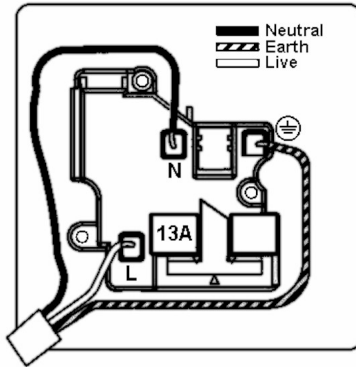

## 7G27SS1BC-B

#### Dimensions

Primary Range	Hartland G2
Insert Type	1 gang 13A Double Pole Switched Socket
Insert Colour	Bright Chrome/Black
EAN13 Barcode	5051164001018
Commodity Code	85363010
Luckins TSI	407518878
Dimensions(Nominal)	Single: Height = 87.4mm Width = 87.4mm Depth = 4.65mm
Switched Poles	Double
Current Rating	13 Amp
Voltage	220/250V AC
Maximum Load	13 Amp
Mains Frequency	50Hz
IP Rating	IP2XD
Contact Gap Minimum	3mm
Terminal Capacity 1	4x2.5mm <sup>2</sup>
Terminal Capacity 2	3x4mm <sup>2</sup>
Terminal Capacity 3	2x6mm <sup>2</sup> Multi-Strand
Terminal Capacity 4	1x10mm <sup>2</sup>
Earth Terminal Capacity 1	4x2.5mm <sup>2</sup>
Earth Terminal Capacity 2	3x4mm <sup>2</sup>
Earth Terminal Capacity 3	2x6mm <sup>2</sup> Multi-Strand
Earth Terminal Capacity 4	1x10mm <sup>2</sup>
Product Class 1	Must be earthed
Ambient Operating Temperature	-5° to +40°C
Recommended Location	Internal Use Only
Maximum Installation Altitude	2000m
Standard/Approval	BS 1363-2
Additional Notes	Dual Earth: Yes