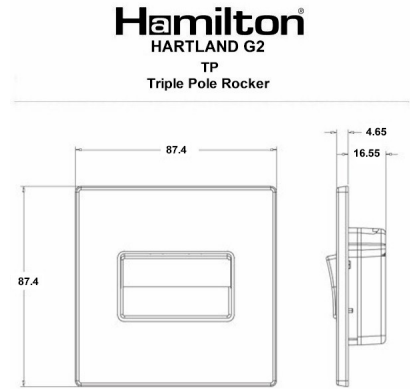

#### Item Image

#### Dimensions

Primary Range	Hartland G2
Insert Type	1 gang 10A Triple Pole Rocker
Insert Colour	Black/Black
EAN13 Barcode	5051164001131
Commodity Code	85363010
Luckins TSI	407520510
Dimensions(Nominal)	Single: Height = 87.4mm Width = 87.4mm Depth = 4.65mm
Switched Poles	Triple
Current Rating	10A
Voltage	220/250V AC
Maximum Load	10 Amp resistive
Mains Frequency	50Hz
IP Rating	IP2XD
Contact Gap Minimum	3mm
Terminal Capacity 1	5x1mm <sup>2</sup>
Terminal Capacity 2	4x1.5mm <sup>2</sup>
Terminal Capacity 3	1x2.5mm <sup>2</sup>
Terminal Capacity 4	1x4mm <sup>2</sup> Multi-strand
Terminal Capacity 5	1x6mm <sup>2</sup>
Earth Terminal Capacity 1	5x1mm <sup>2</sup>
Earth Terminal Capacity 2	4x1.5mm <sup>2</sup>
Earth Terminal Capacity 3	3x2.5mm <sup>2</sup>
Earth Terminal Capacity 4	1x4mm <sup>2</sup> Multi-strand
Earth Terminal Capacity 5	1x6mm <sup>2</sup>
Product Class 1	Must be earthed
Ambient Operating Temperature	-5° to +40°C
Recommended Location	Internal Use Only
Maximum Installation Altitude	2000m
Standard/Approval	BS EN 60669-1