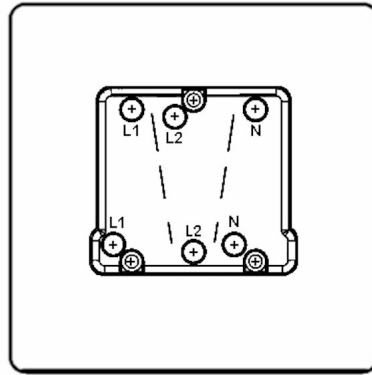

#### Dimensions

Primary Range	Hartland G2
Insert Type	1 gang 10A Triple Pole Rocker
Insert Colour	Black/Black
EAN13 Barcode	5051164001131
Commodity Code	85363010
Luckins TSI	407520510
Dimensions(Nominal)	Single: Height = 87.4mm Width = 87.4mm Depth = 4.65mm
Switched Poles	Triple
Current Rating	10A
Voltage	220/250V AC
Maximum Load	10 Amp resistive
Mains Frequency	50Hz
IP Rating	IP2XD
Contact Gap Minimum	3mm
Terminal Capacity 1	5x1mm <sup>2</sup>
Terminal Capacity 2	4x1.5mm <sup>2</sup>
Terminal Capacity 3	1x2.5mm <sup>2</sup>
Terminal Capacity 4	1x4mm <sup>2</sup> Multi-strand
Terminal Capacity 5	1x6mm <sup>2</sup>
Earth Terminal Capacity 1	5x1mm <sup>2</sup>
Earth Terminal Capacity 2	4x1.5mm <sup>2</sup>
Earth Terminal Capacity 3	3x2.5mm <sup>2</sup>
Earth Terminal Capacity 4	1x4mm <sup>2</sup> Multi-strand
Earth Terminal Capacity 5	1x6mm <sup>2</sup>
Product Class 1	Must be earthed
Ambient Operating Temperature	-5° to +40°C
Recommended Location	Internal Use Only
Maximum Installation Altitude	2000m
Standard/Approval	BS EN 60669-1