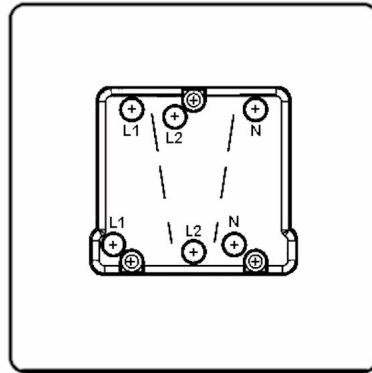

7G27TPQG-QG

Hartland G2 | HARTLAND G2 RANGE | Rocker Switches

Item Image

Wiring

Dimensions

Primary Range	Hartland G2
Insert Type	1 gang 10A Triple Pole Rocker
Insert Colour	Quartz Grey/Quartz Grey
EAN13 Barcode	5051164024253
Commodity Code	85363010
Luckins TSI	433712240
Dimensions(Nominal)	Single: Height = 87.4mm Width = 87.4mm Depth = 4.65mm
Switched Poles	Triple
Current Rating	10A
Voltage	220/250V AC
Maximum Load	10 Amp resistive
Mains Frequency	50Hz
IP Rating	IP2XD
Contact Gap Minimum	3mm
Terminal Capacity 1	5 x1mm ²
Terminal Capacity 2	4x1.5mm ²
Terminal Capacity 3	1x2.5mm ²
Terminal Capacity 4	1x4mm ² Multi-strand
Terminal Capacity 5	1x6mm ²
Earth Terminal Capacity 1	5x1mm ²
Earth Terminal Capacity 2	4x1.5mm ²
Earth Terminal Capacity 3	3 x2.5mm ²
Earth Terminal Capacity 4	1x4mm ² Multi-strand
Earth Terminal Capacity 5	1x6mm ²
Product Class 1	Must be earthed
Ambient Operating Temperature	-5° to +40°C
Recommended Location	Internal Use Only
Maximum Installation Altitude	2000m
Standard/Approval	BS EN 60669-1