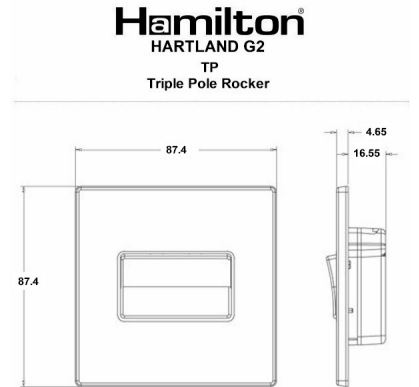

7G27TPQG-QG

Hartland G2 | HARTLAND G2 RANGE | Rocker Switches

Item Image

Wiring

Dimensions

Primary Range	Hartland G2
Insert Type	1 gang 10A Triple Pole Rocker
Insert Colour	Quartz Grey/Quartz Grey
EAN13 Barcode	5051164024253
Commodity Code	85363010
Luckins TSI	433712240
Dimensions(Nominal)	Single: Height = 87.4mm Width = 87.4mm Depth = 4.65mm
Switched Poles	Triple
Current Rating	10A
Voltage	220/250V AC
Maximum Load	10 Amp resistive
Mains Frequency	50Hz
IP Rating	IP2XD
Contact Gap Minimum	3mm
Terminal Capacity 1	5 x1mm ²
Terminal Capacity 2	4x1.5mm ²
Terminal Capacity 3	1x2.5mm ²
Terminal Capacity 4	1x4mm ² Multi-strand
Terminal Capacity 5	1x6mm ²
Earth Terminal Capacity 1	5x1mm ²
Earth Terminal Capacity 2	4x1.5mm ²
Earth Terminal Capacity 3	3 x2.5mm ²
Earth Terminal Capacity 4	1x4mm ² Multi-strand
Earth Terminal Capacity 5	1x6mm ²
Product Class 1	Must be earthed
Ambient Operating Temperature	-5° to +40°C
Recommended Location	Internal Use Only
Maximum Installation Altitude	2000m
Standard/Approval	BS EN 60669-1