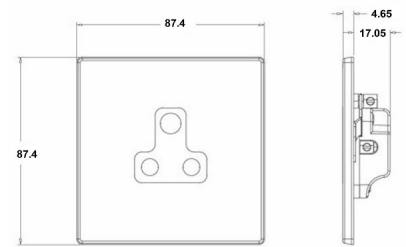

7G27US5B

Hartland G2 | HARTLAND G2 RANGE | Power Sockets

Item Image

Wiring

Dimensions

Hamilton®
HARTLAND G2
US5
Unswitched Socket

Primary Range	Hartland G2
Insert Type	1 gang 5A Unswitched Socket
Insert Colour	Black
EAN13 Barcode	5051164001216
Commodity Code	85363010
Luckins TSI	407519178
Dimensions(Nominal)	Single: Height = 87.4mm Width = 87.4mm Depth = 4.65mm
Switched Poles	None
Current Rating	5 Amp
Voltage	220/250V AC
Maximum Load	5 Amp
Mains Frequency	50Hz
IP Rating	IP2XD
Contact Gap Minimum	None
Terminal Capacity 1	5 x1mm ²
Terminal Capacity 2	4x1.5mm ²
Terminal Capacity 3	2x2.5mm ²
Terminal Capacity 4	1x4mm ²
Earth Terminal Capacity 1	5x1mm ²
Earth Terminal Capacity 2	4 x 1.5mm ²
Earth Terminal Capacity 3	2 x 2.5mm ²
Earth Terminal Capacity 4	1 x 4mm ²
Product Class 1	Must be earthed
Ambient Operating Temperature	-5° to +40°C
Recommended Location	Internal Use Only
Maximum Installation Altitude	2000m
Standard/Approval	BS 546
Additional Notes	Shuttered: Yes