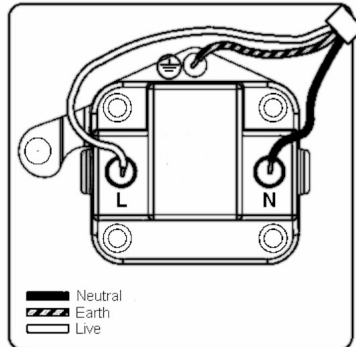

7G27US5B

Hartland G2 | HARTLAND G2 RANGE | Power Sockets

Item Image

Wiring

Dimensions

Hamilton®
HARTLAND G2
US5
Unswitched Socket

Primary Range	Hartland G2
Insert Type	1 gang 5A Unswitched Socket
Insert Colour	Black
EAN13 Barcode	5051164001216
Commodity Code	85363010
Luckins TSI	407519178
Dimensions(Nominal)	Single: Height = 87.4mm Width = 87.4mm Depth = 4.65mm
Switched Poles	None
Current Rating	5 Amp
Voltage	220/250V AC
Maximum Load	5 Amp
Mains Frequency	50Hz
IP Rating	IP2XD
Contact Gap Minimum	None
Terminal Capacity 1	5 x1mm ²
Terminal Capacity 2	4x1.5mm ²
Terminal Capacity 3	2x2.5mm ²
Terminal Capacity 4	1x4mm ²
Earth Terminal Capacity 1	5x1mm ²
Earth Terminal Capacity 2	4 x 1.5mm ²
Earth Terminal Capacity 3	2 x 2.5mm ²
Earth Terminal Capacity 4	1 x 4mm ²
Product Class 1	Must be earthed
Ambient Operating Temperature	-5° to +40°C
Recommended Location	Internal Use Only
Maximum Installation Altitude	2000m
Standard/Approval	BS 546
Additional Notes	Shuttered: Yes