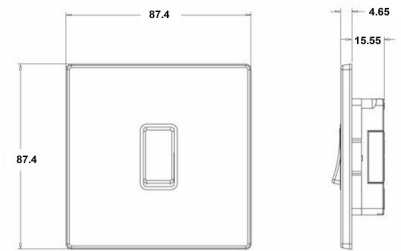

7G28R21BK-B

Hartland G2 | HARTLAND G2 RANGE | Rocker Switches

Item Image

Wiring

Dimensions

Hamilton®
HARTLAND G2
R21
2 Way Rocker

Primary Range	Hartland G2
Insert Type	1 gang 10AX 2 Way Rocker
Insert Colour	Black Nickel/Black
EAN13 Barcode	5051164005559
Commodity Code	85363010
Luckins TSI	407519453
Dimensions(Nominal)	Single: Height = 87.4mm Width = 87.4mm Depth = 4.65mm
Weight	95 GR
Switched Poles	Single
Current Rating	10AX
Voltage	220/250V AC
Maximum Load	10 Amp inductive
Mains Frequency	50Hz
IP Rating	IP2XD
Contact Gap Minimum	3mm
Terminal Capacity 1	5x1mm ²
Terminal Capacity 2	4x1.5mm ²
Terminal Capacity 3	1x2.5mm ²
Terminal Capacity 4	1x4mm ² Multi-strand
Terminal Capacity 5	1x6mm ²
Earth Terminal Capacity 1	5x1mm ²
Earth Terminal Capacity 2	4x1.5mm ²
Earth Terminal Capacity 3	3x2.5mm ²
Earth Terminal Capacity 4	1x4mm ² Multi-strand
Earth Terminal Capacity 5	1x6mm ²
Product Class 1	Must be earthed
Ambient Operating Temperature	-5° to +40°C
Recommended Location	Internal Use Only
Maximum Installation Altitude	2000m